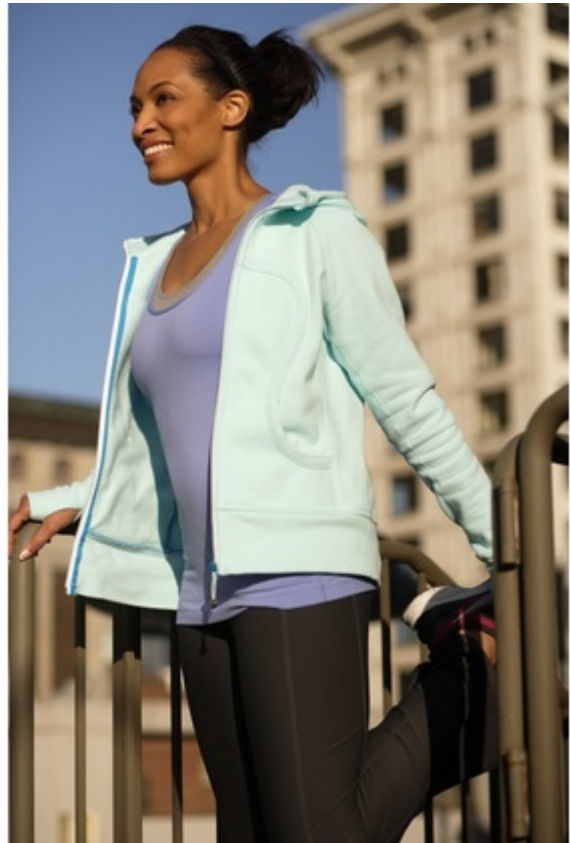

**SMG**  
MODEL MANAGEMENT

Cheryse Lewis

HEIGHT: 5' 9" DRESS SIZE: 6-8 BUST: 34 C WAIST: 29.5" HIPS: 38" SHOES: 9.5 HAIR: BROWN  
EYES: BROWN

**SMG**  
MODEL MANAGEMENT

1264 EASTLAKE AVE E | SEATTLE, WA 98102