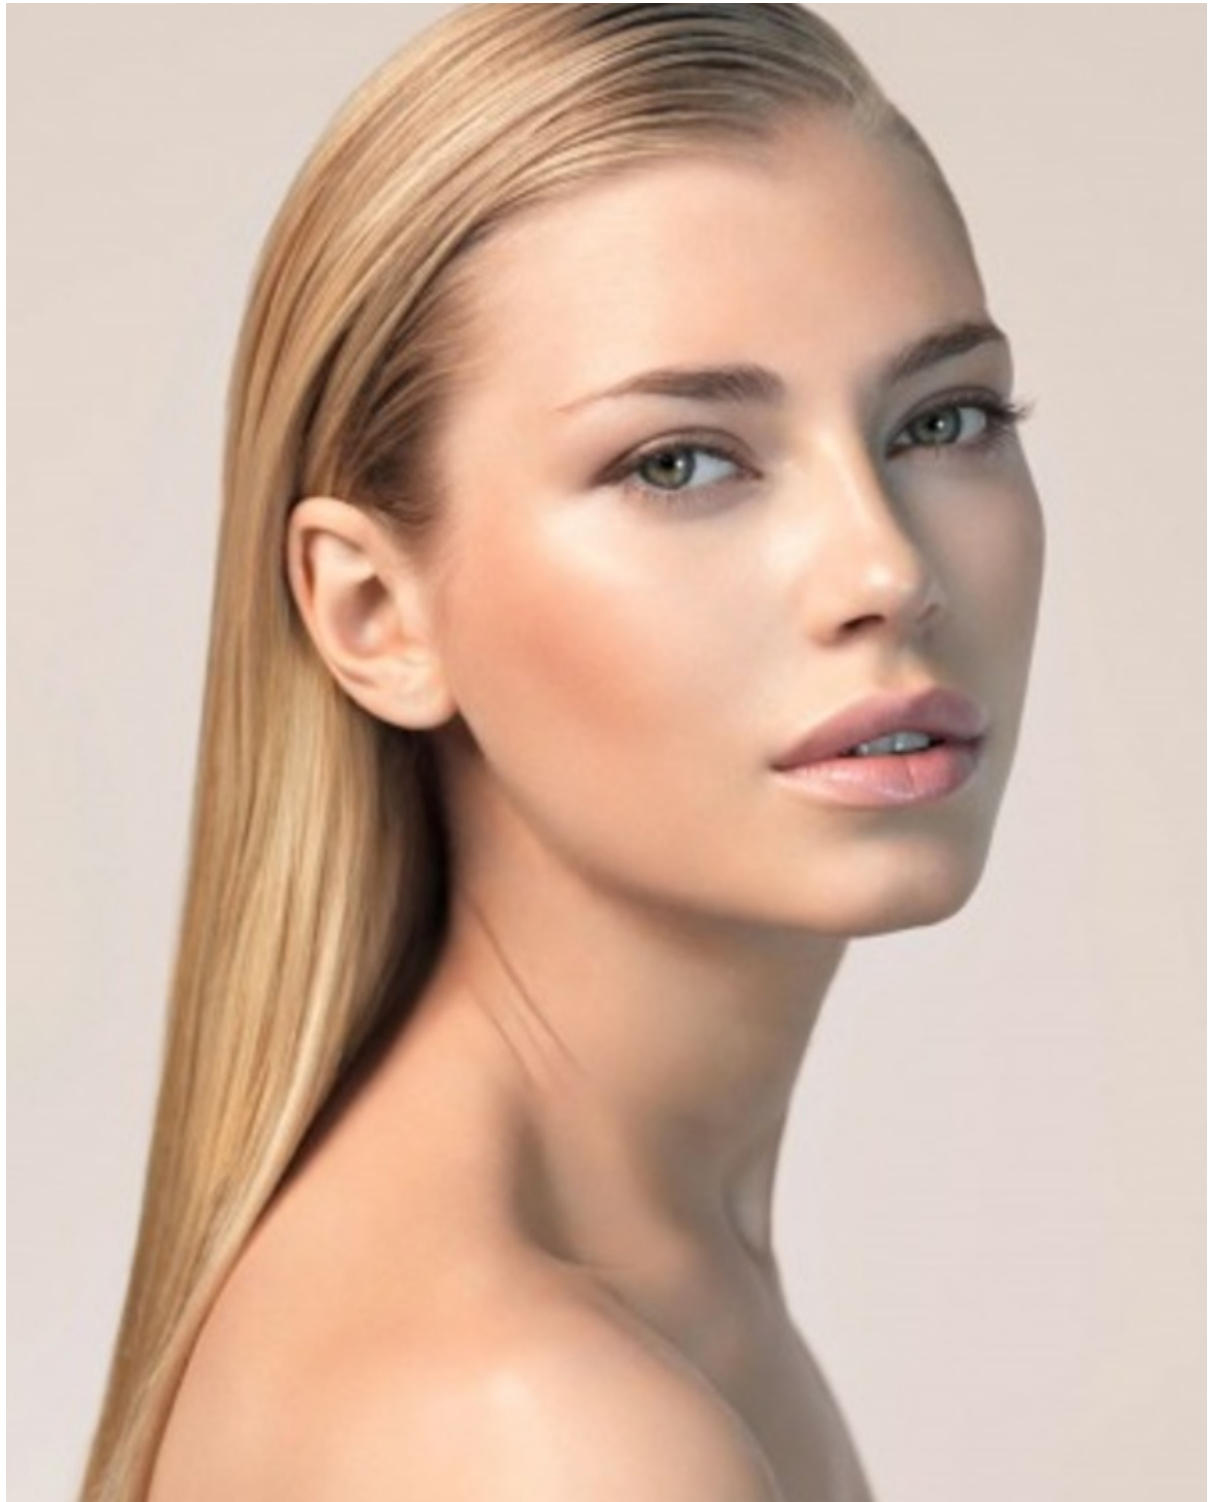

# DARIA PLYUSHKO

**SMG**

MODEL MANAGEMENT

**Height: 5' 8.5" Dress Size: 2 Bust: 32 b Waist: 23.5" Hips: 34.5"**  
**Shoes: 10 Hair: blonde Eyes: blue-green**

1264 EASTLAKE AVE E, SEATTLE WA 98102 | 206-622-1406 | FAX 206-622-8276  
WWW.SMGMODELS.COM