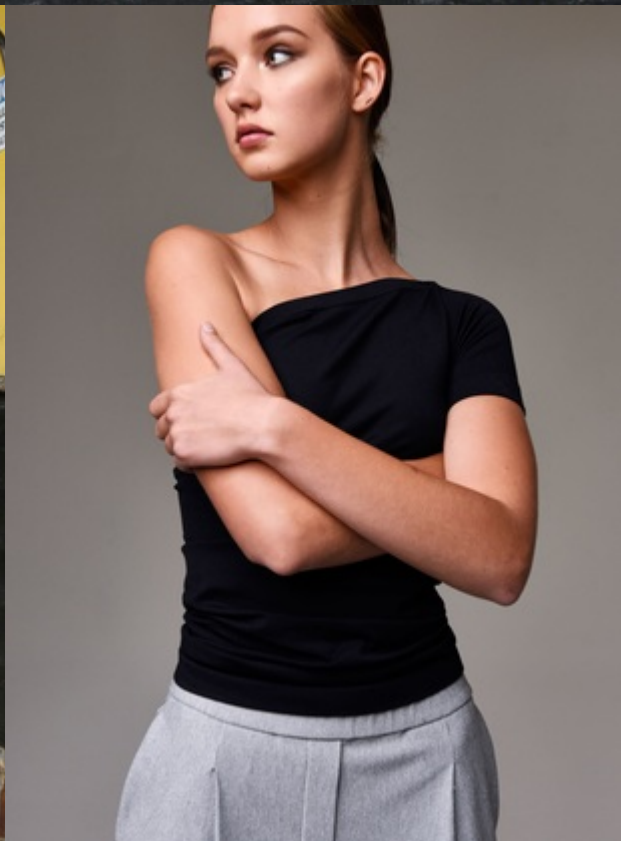

SMG
MODEL MANAGEMENT

Emily D

HEIGHT: 5' 10" DRESS SIZE: 2-4 BUST: 32 B/C WAIST: 24" HIPS: 35.5" SHOES: 8 HAIR: BROWN
EYES: BLUE

SMG
MODEL MANAGEMENT

1264 EASTLAKE AVE E | SEATTLE, WA 98102

206.622.1406 | FAX.206.622.8276