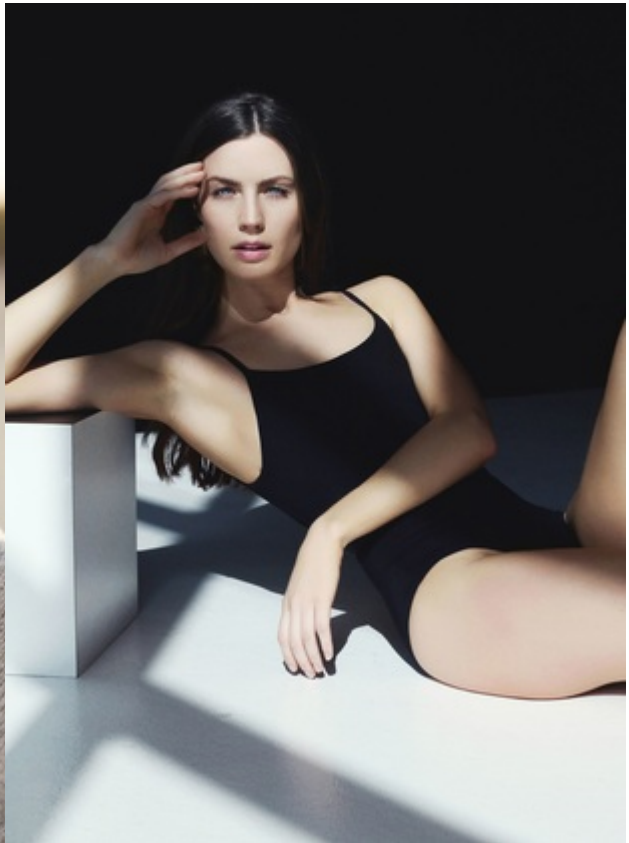

SMIG
MODEL MANAGEMENT

Erin Zickler

HEIGHT: 5' 9" DRESS SIZE: 2 BUST: 32 B WAIST: 24" HIPS: 34" SHOES: 8.5 HAIR: BROWN
EYES: BLUE

SMG
MODEL MANAGEMENT

1264 EASTLAKE AVE E | SEATTLE, WA 98102

206.622.1406 | FAX.206.622.8276