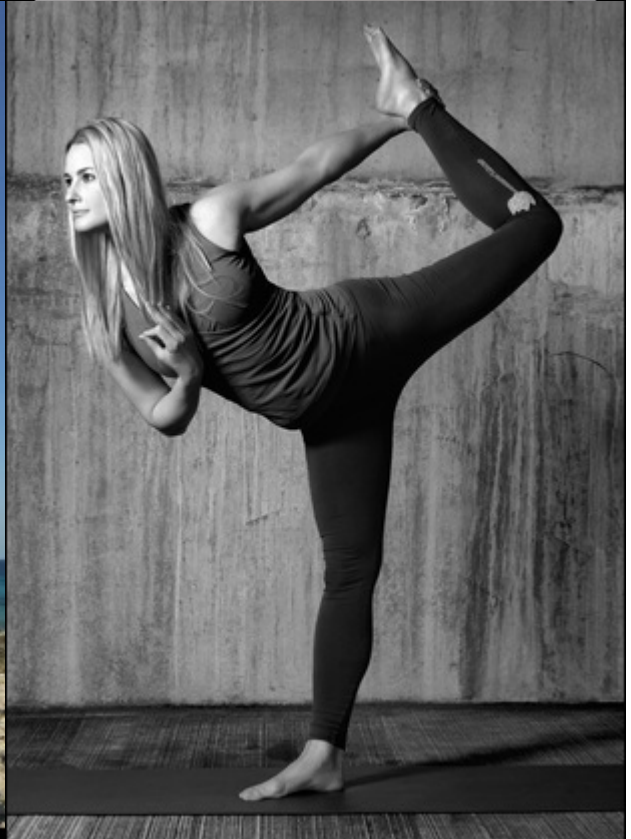

SMG
MODEL MANAGEMENT

Lily Ilnitsky

HEIGHT: 5' 10.5" DRESS SIZE: 6-8 BUST: 36 A WAIST: 26.5" HIPS: 36" SHOES: 11 HAIR: BLONDE
EYES: BROWN

SMG
MODEL MANAGEMENT

1264 EASTLAKE AVE E | SEATTLE, WA 98102

206.622.1406 | FAX.206.622.8276