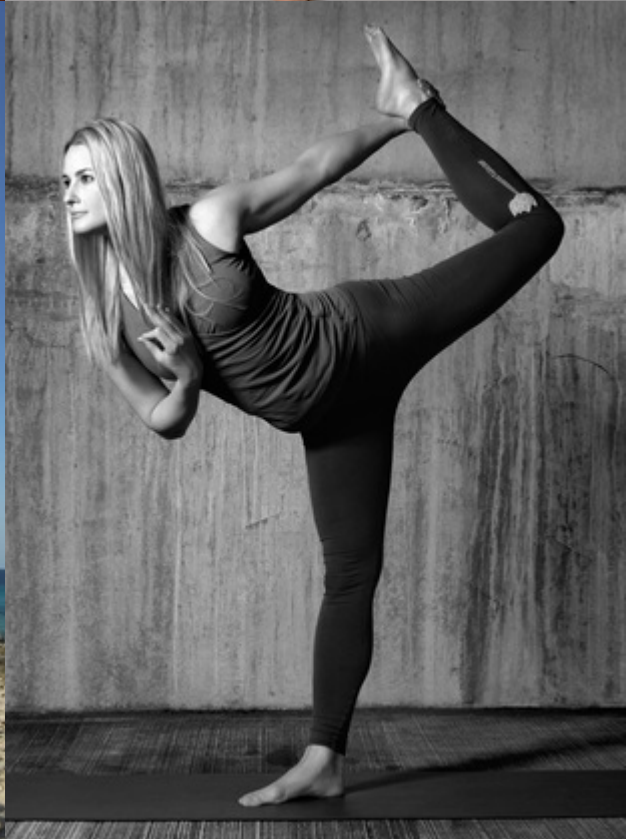

SMG
SEATTLE MODELS GUILD

Lily Ilnitsky

HEIGHT: 5' 10.5" DRESS SIZE: 6-8 BUST: 36 A WAIST: 26.5" HIPS: 36" SHOES: 11 HAIR: BLONDE
EYES: BROWN

SMG
SEATTLE MODELS GUILD

1264 EASTLAKE AVE E | SEATTLE, WA 98102