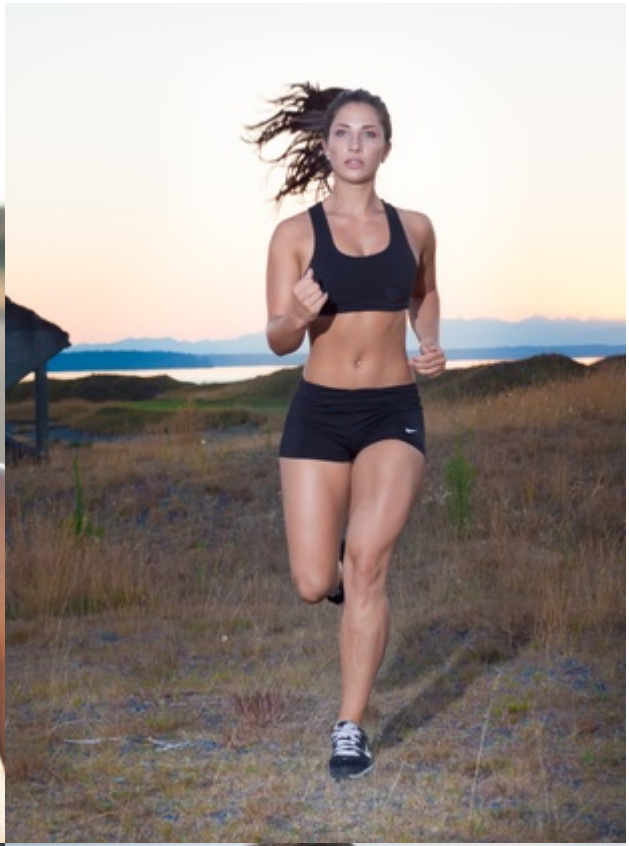

SMG

MODEL MANAGEMENT

Rachel Lee

HEIGHT: 5' 3" DRESS SIZE: 2-4 BUST: 32 B WAIST: 24" HIPS: 35" SHOES: 6.5 HAIR: BROWN
EYES: HAZEL

SMG
MODEL MANAGEMENT

1264 EASTLAKE AVE E | SEATTLE, WA 98102

206.622.1406 | FAX.206.622.8276