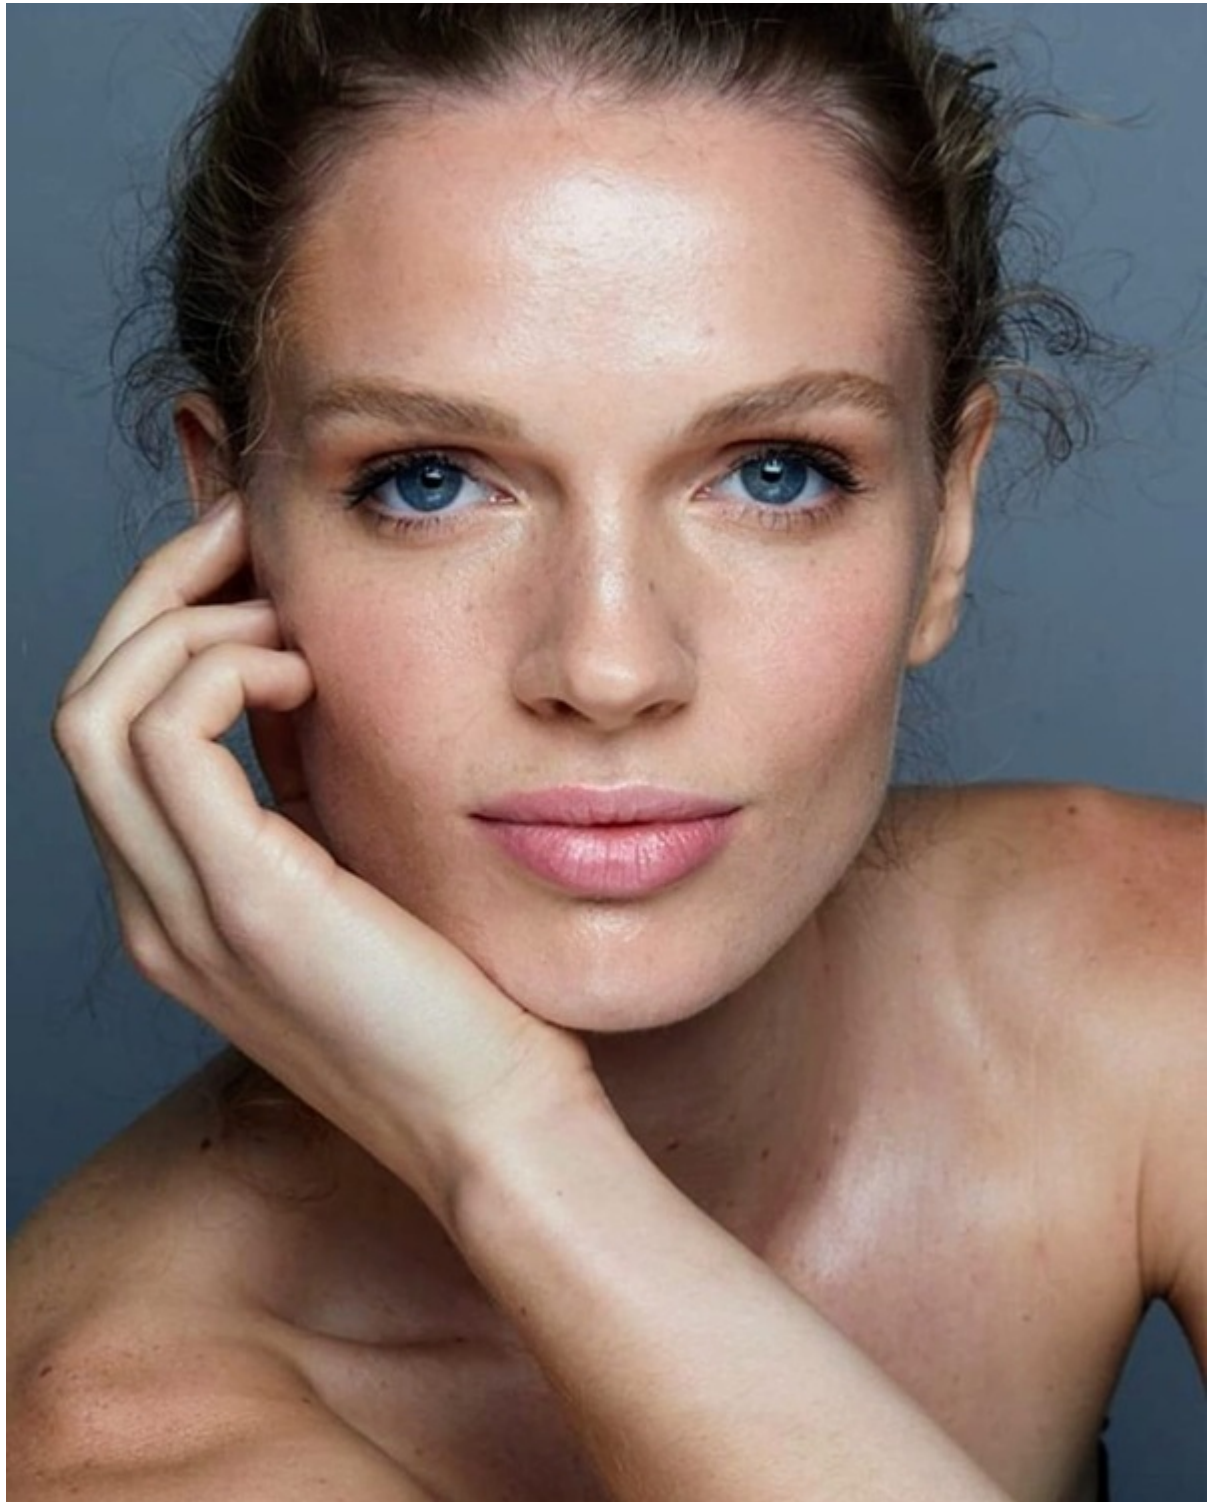

VICTORIA WARD

SMG
MODEL MANAGEMENT

**Height: 5' 8" Dress Size: 2 Bust: 32 a Waist: 24" Hips: 35" Shoes:
9 Hair: blonde Eyes: blue**

1264 EASTLAKE AVE E, SEATTLE WA 98102 | 206-622-1406 | FAX 206-622-8276
WWW.SMGMODELS.COM