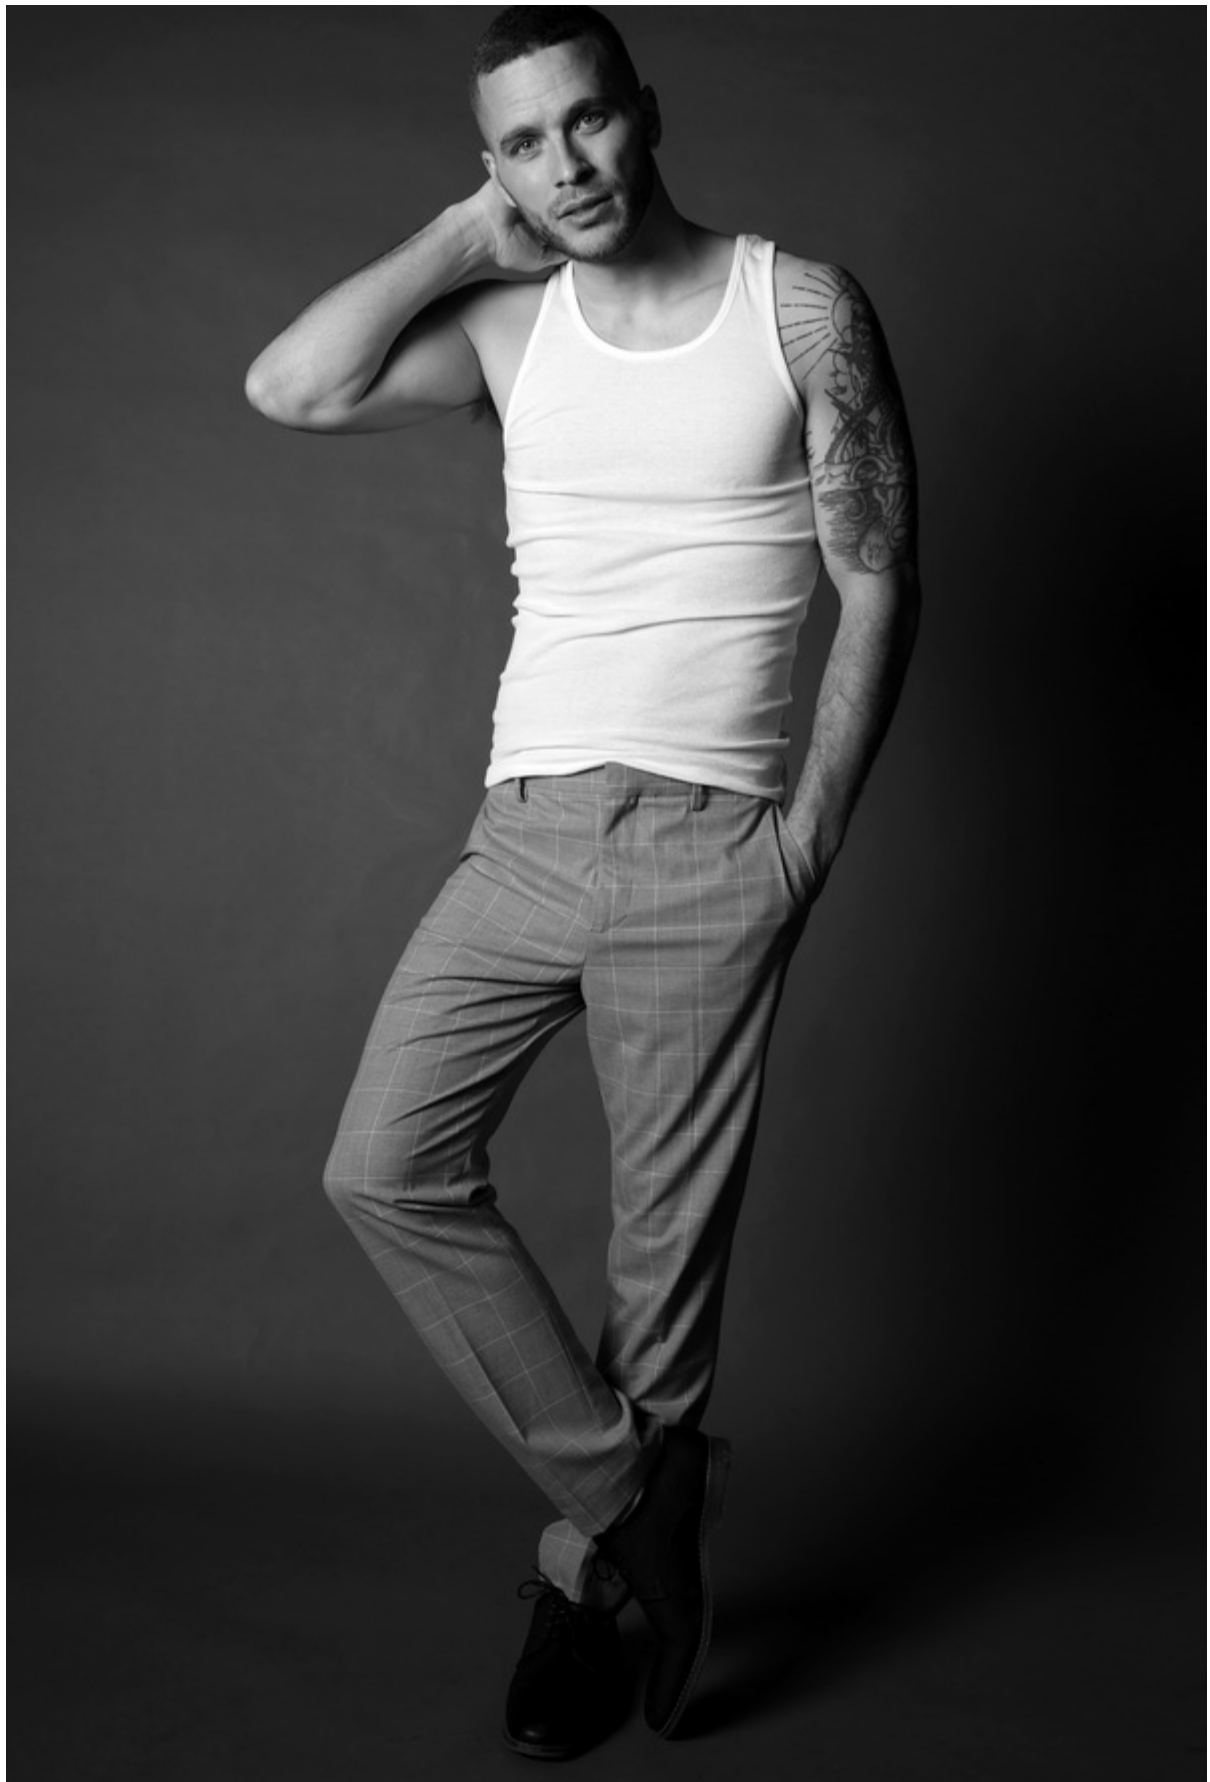

# ADAM BEATON

SMG

MODEL MANAGEMENT

**Height: 6' 1" Suit: 40 L Shirt: 16x33 Waist: 31" Inseam: 32"**  
**Shoes: 10.5 Hair: brown Eyes: green**

1264 EASTLAKE AVE E, SEATTLE WA 98102 | 206-622-1406 | FAX 206-622-8276  
WWW.SMGMODELS.COM