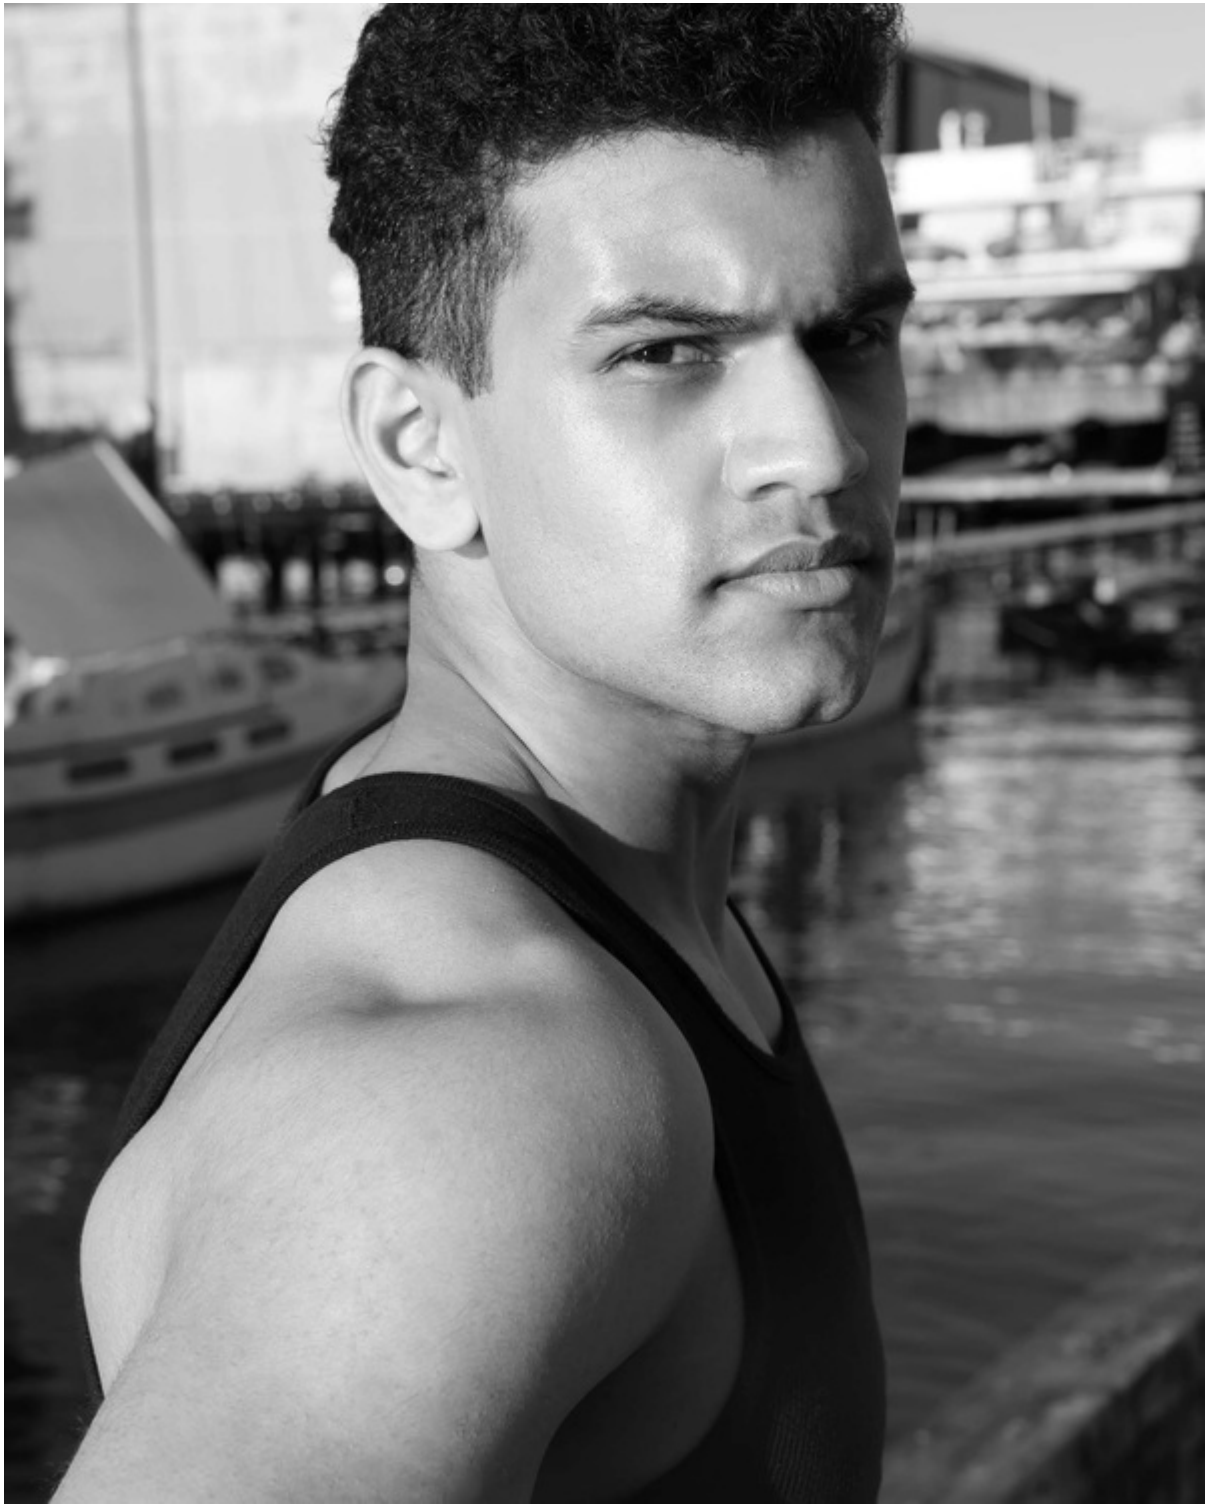

ADI PARTHASARATHY

SMG

MODEL MANAGEMENT

Height: 5' 10" Suit: 40 R Shirt: 15 x 32 Waist: 28.5" Inseam: 30"
Shoes: 10.5 Hair: black Eyes: brown

1264 EASTLAKE AVE E, SEATTLE WA 98102 | 206-622-1406 | FAX 206-622-8276
WWW.SMGMODELS.COM