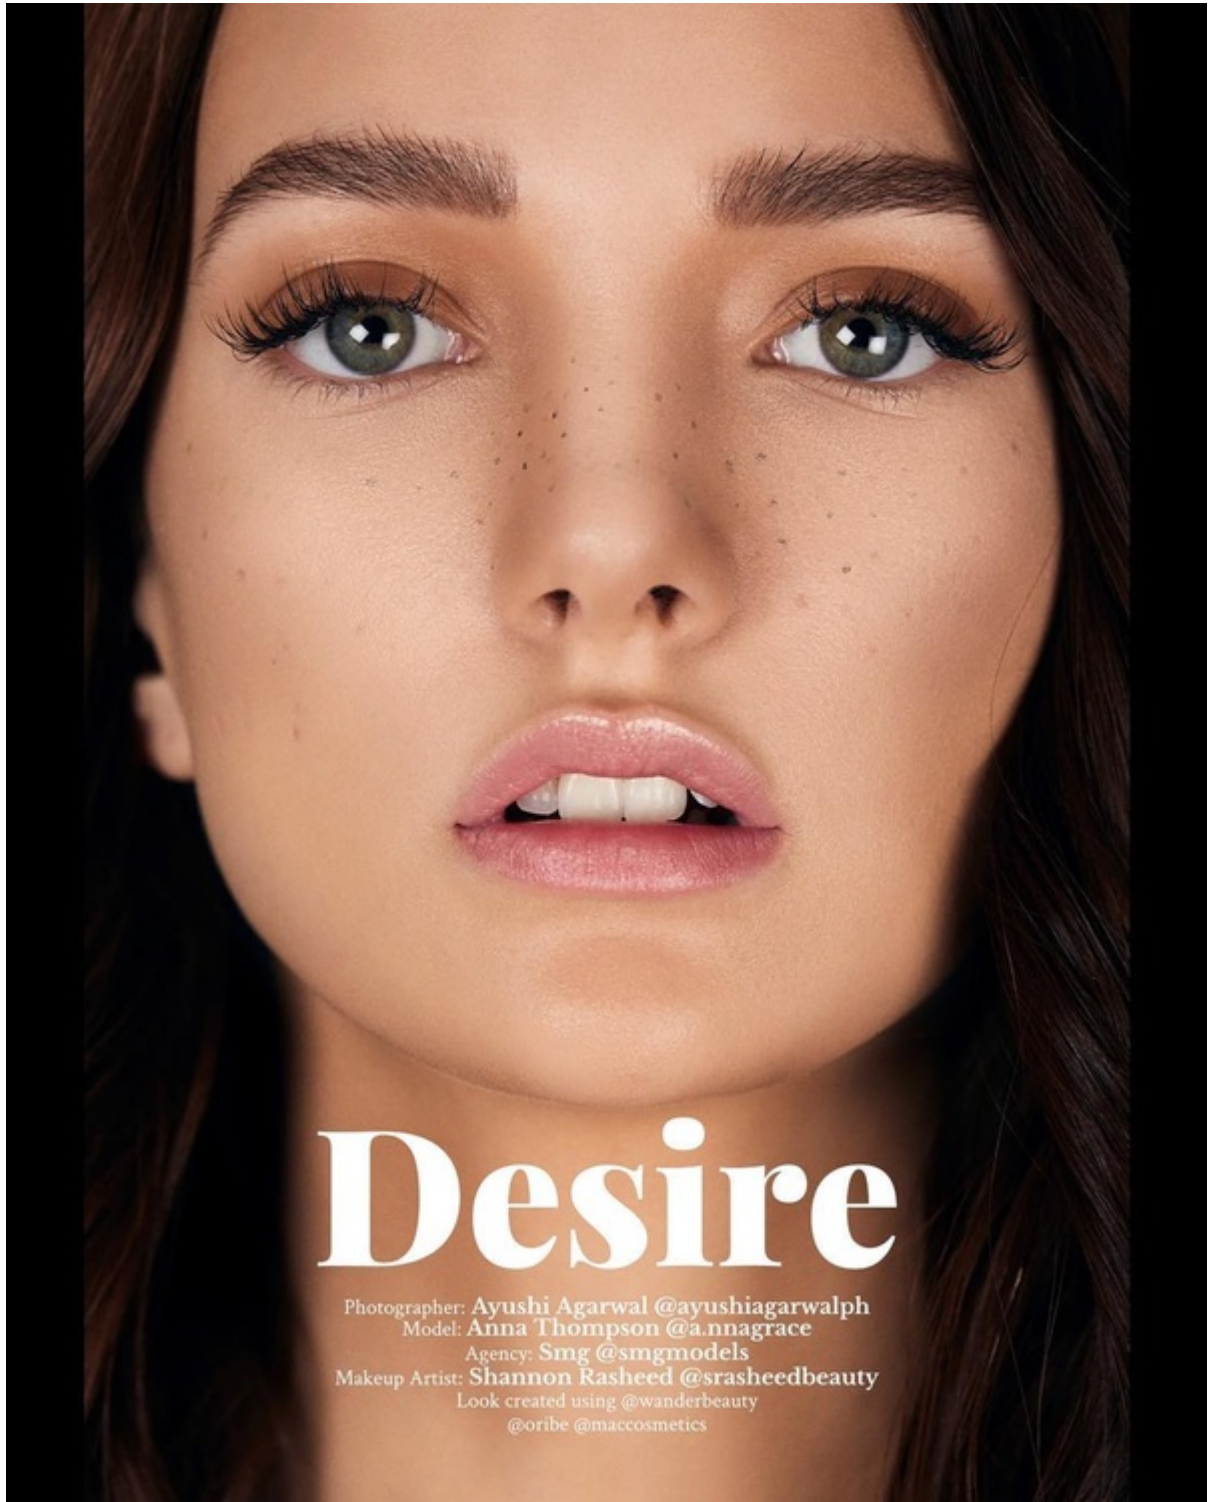

# ANNA THOMPSON

## Desire

Photographer: Ayushi Agarwal @ayushiagarwalph  
Model: Anna Thompson @a.nnagrace  
Agency: Smg @smgmodels  
Makeup Artist: Shannon Rasheed @srasheedbeauty  
Look created using @wanderbeauty  
@oribe @maccosmetics