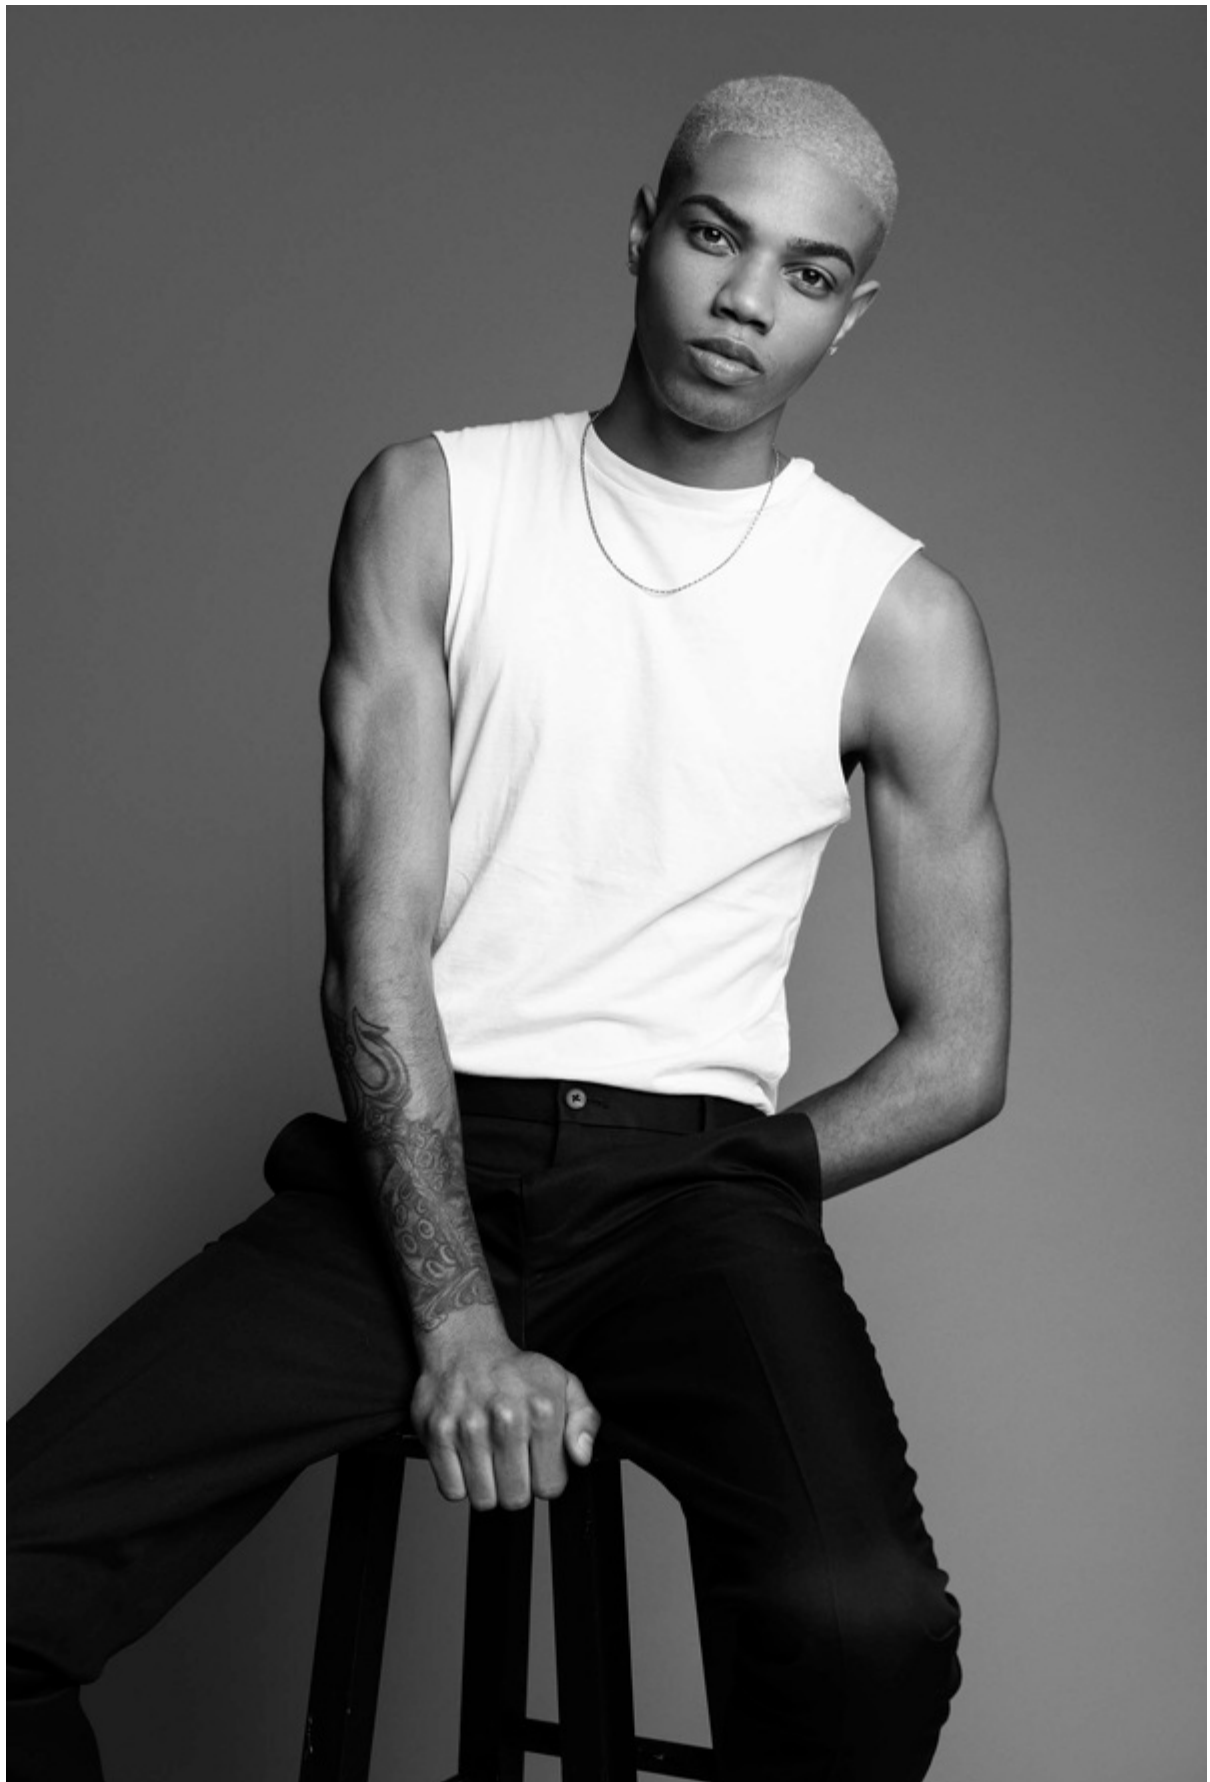

AZTON NORMAN

SMG

MODEL MANAGEMENT

Height: 6' 3" Suit: 38 L Shirt: 15x36 Waist: 31" Inseam: 34"
Shoes: 13 Hair: blonde Eyes: brown

1264 EASTLAKE AVE E, SEATTLE WA 98102 | 206-622-1406 | FAX 206-622-8276
WWW.SMGMODELS.COM