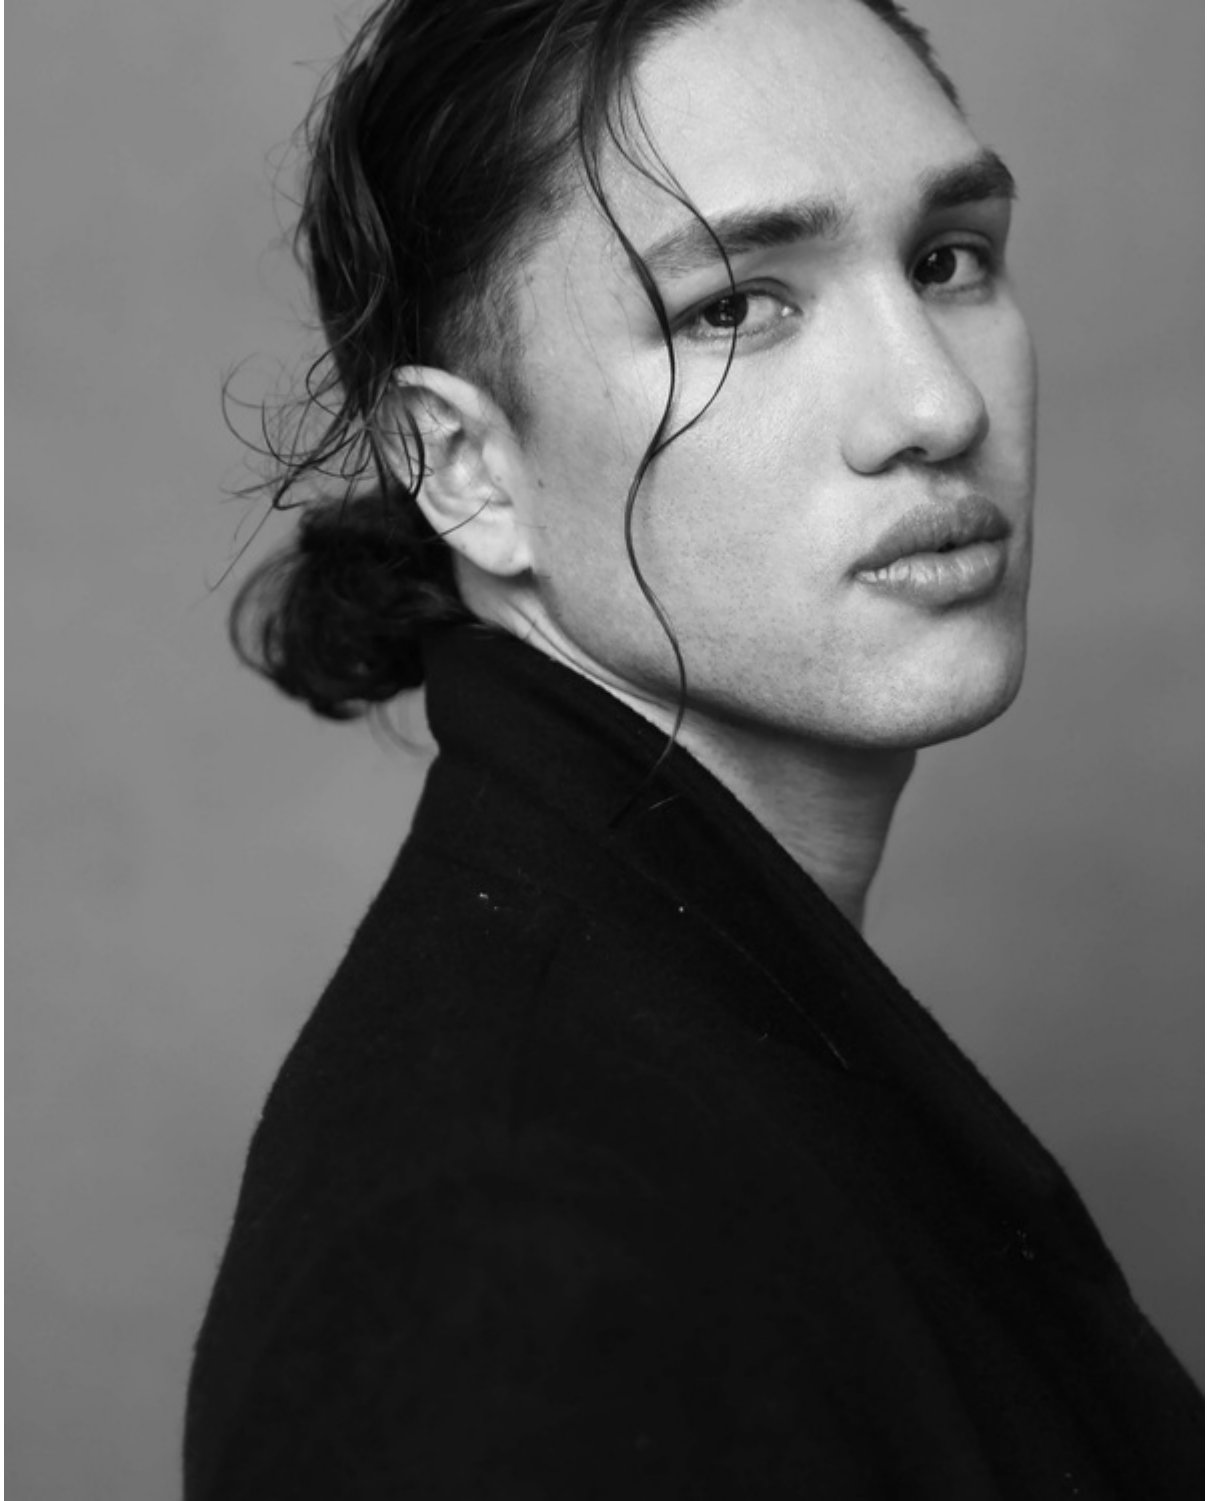

BILLY BRADSHAW

SMG

MODEL MANAGEMENT

Height: 6' 1" Suit: 43 L Shirt: 16x34 Waist: 34" Inseam: 32"
Shoes: 11 Hair: brown Eyes: brown

1264 EASTLAKE AVE E, SEATTLE WA 98102 | 206-622-1406 | FAX 206-622-8276
WWW.SMGMODELS.COM