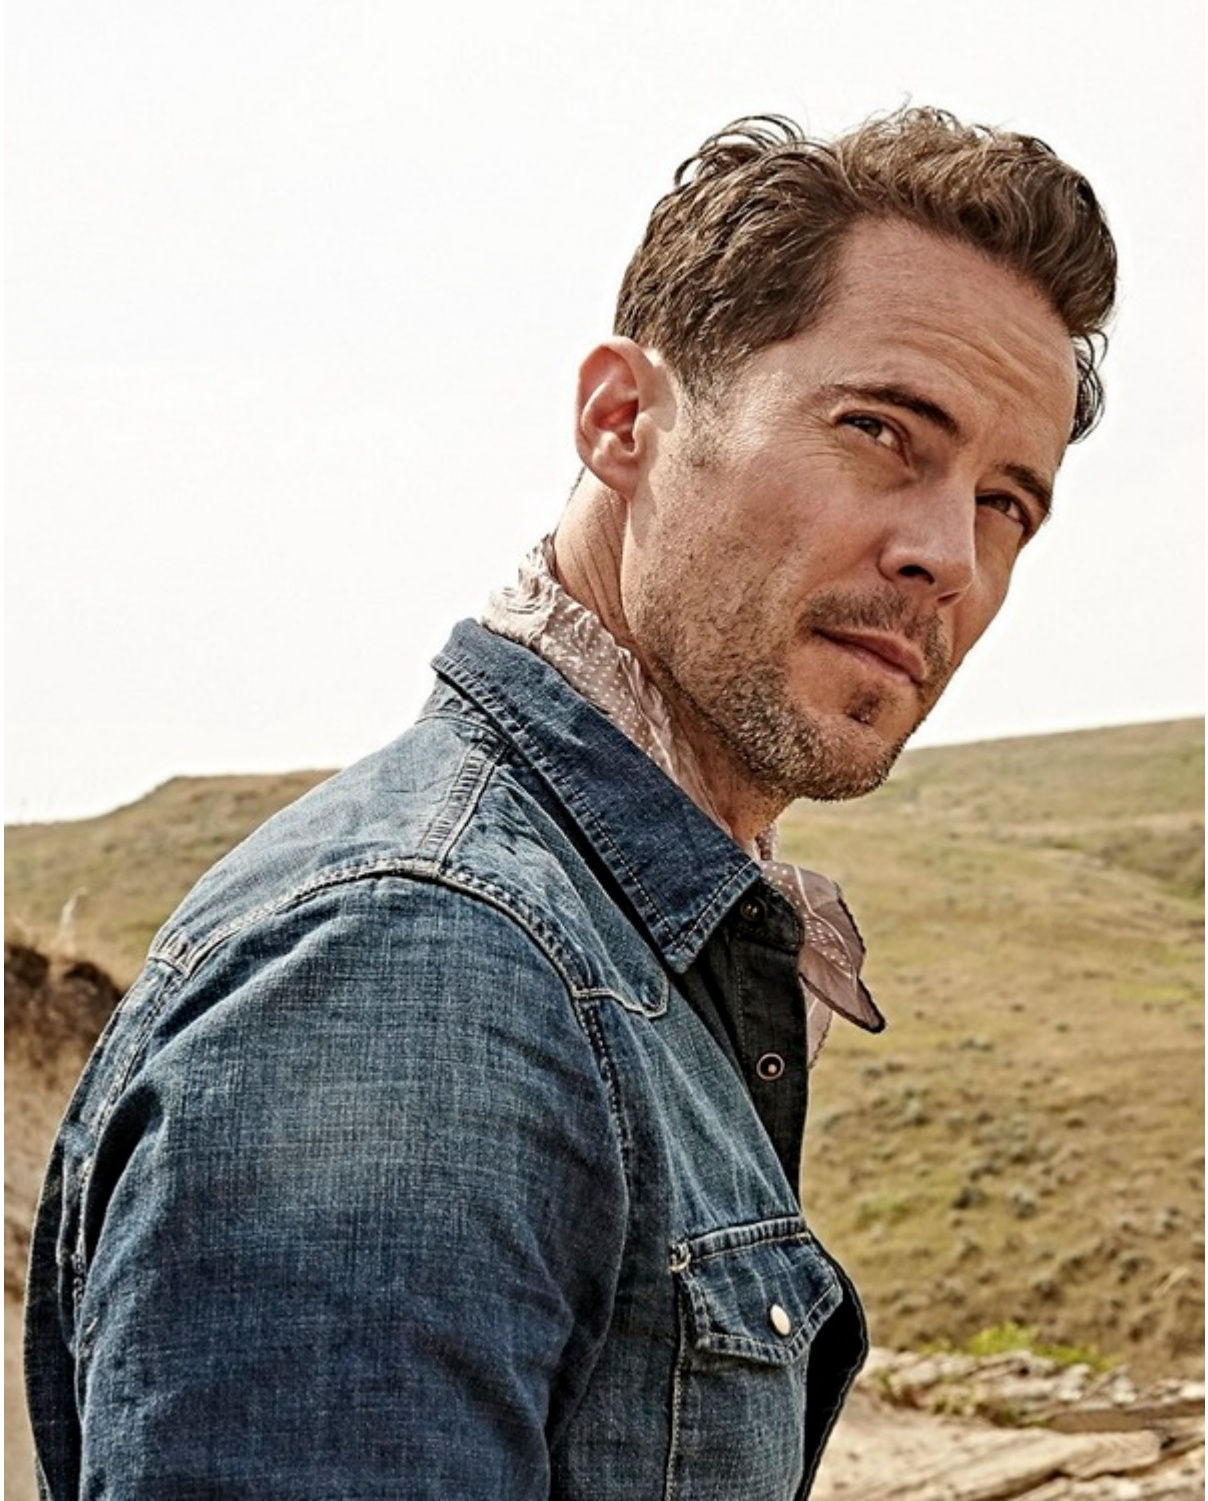

BRADLY TOMBERLIN

SMG

MODEL MANAGEMENT

Height: 6' 1" Suit: 41 R Shirt: 16x34 Waist: 33" Inseam: 32"
Shoes: 12 Hair: brown Eyes: green

1264 EASTLAKE AVE E, SEATTLE WA 98102 | 206-622-1406 | FAX 206-622-8276
WWW.SMGMODELS.COM