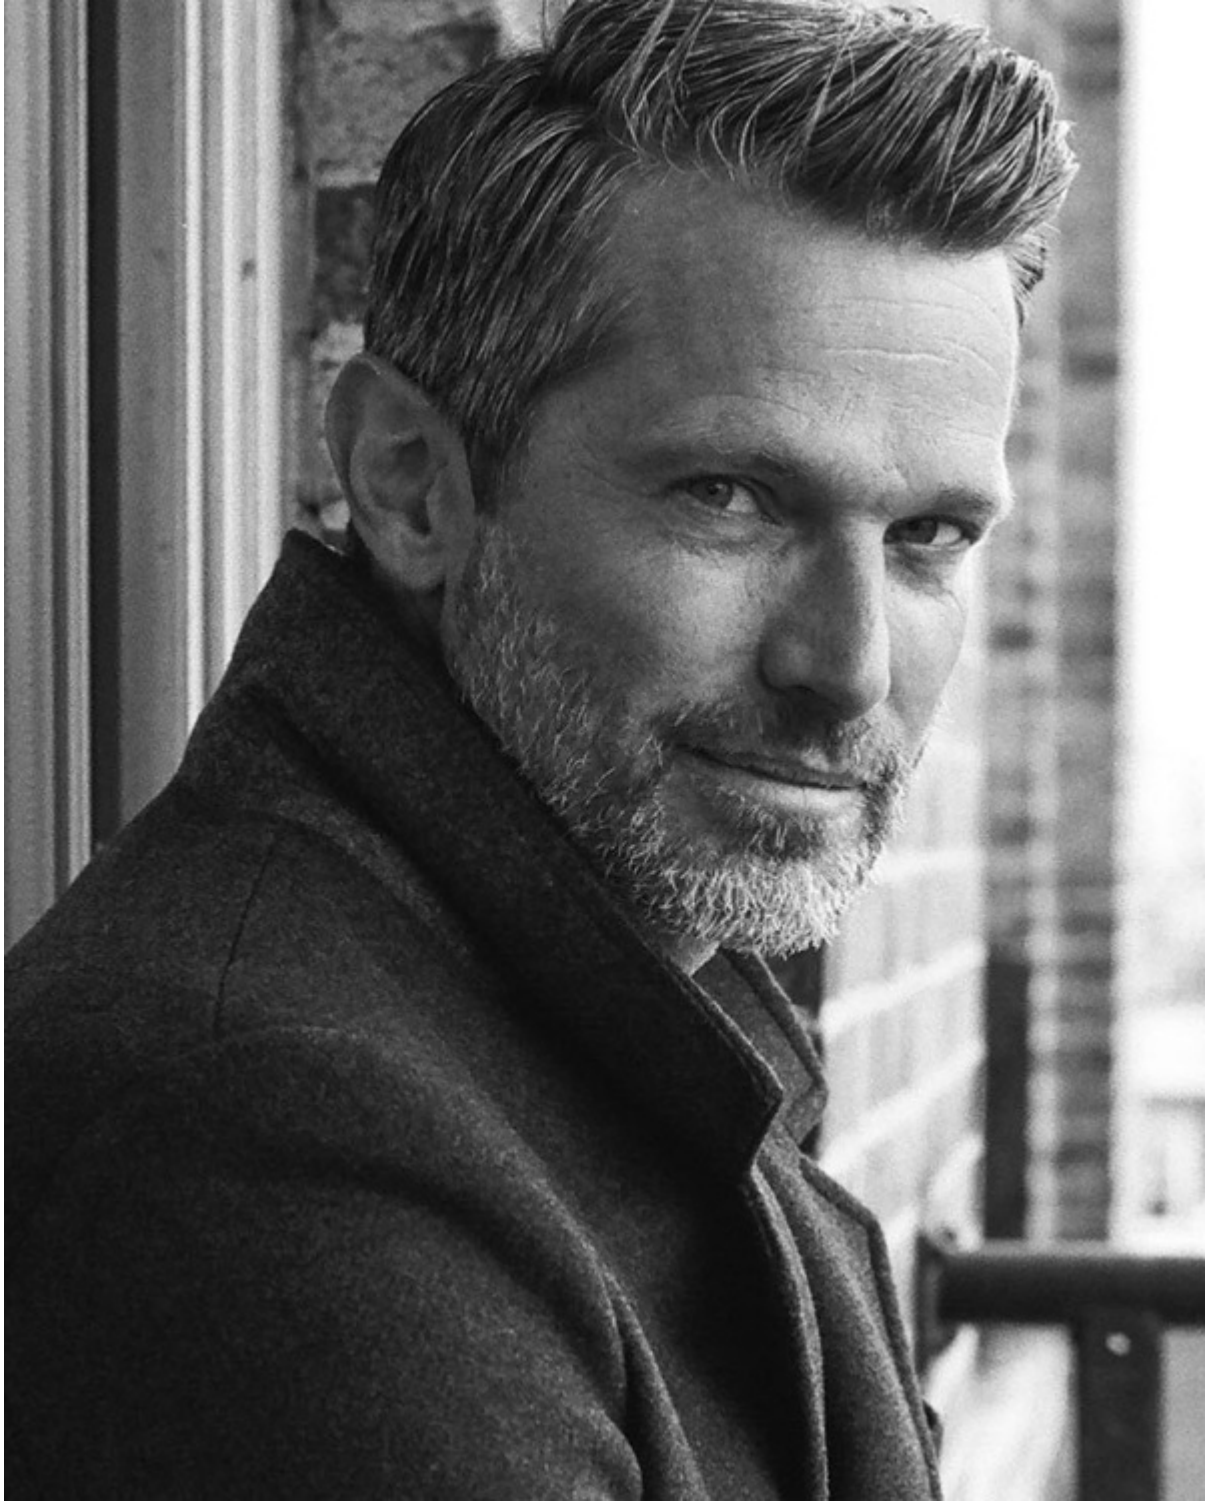

CHRIS MOSIER

SMG

MODEL MANAGEMENT

Height: 6' 2" Suit: 40 L Shirt: 16x34 Waist: 32" Inseam: 34"
Shoes: 12 Hair: salt and pepper Eyes: blue

1264 EASTLAKE AVE E, SEATTLE WA 98102 | 206-622-1406 | FAX 206-622-8276
WWW.SMGMODELS.COM