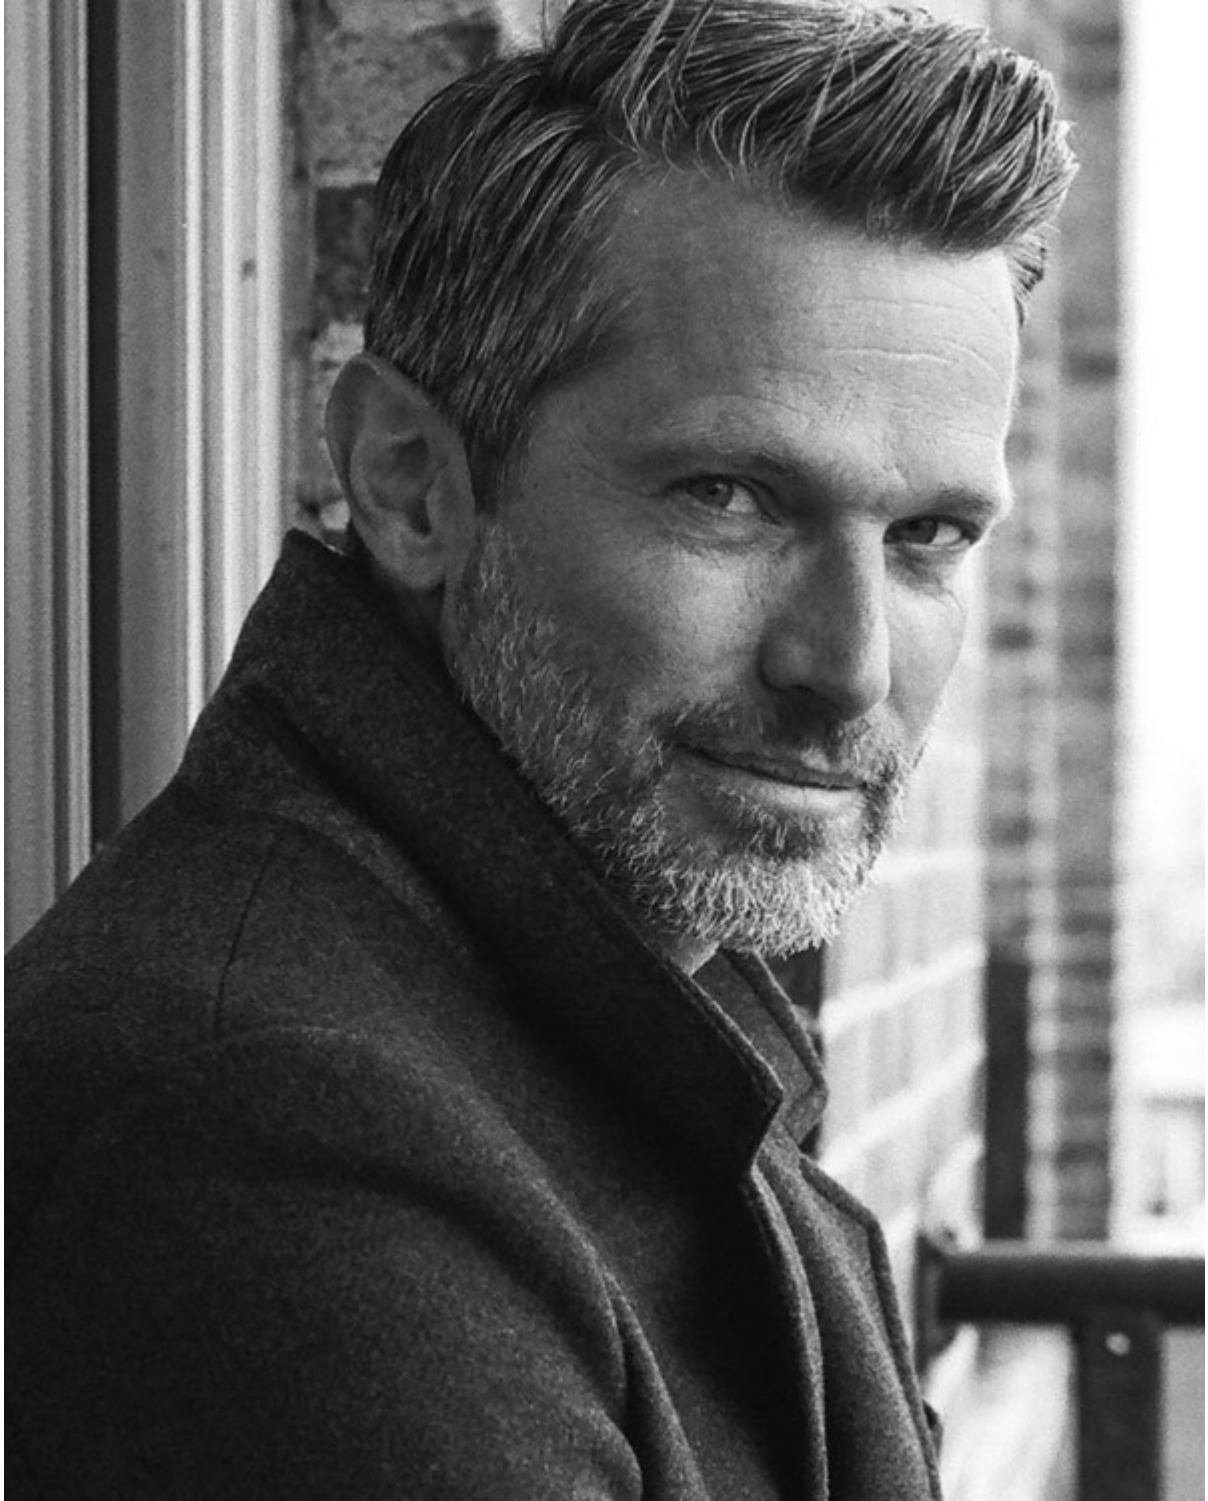

# CHRIS MOSIER

SMG

MODEL MANAGEMENT

**Height: 6' 2" Suit: 40 L Shirt: 16x34 Waist: 32" Inseam: 34"**  
**Shoes: 12 Hair: salt and pepper Eyes: blue**

1264 EASTLAKE AVE E, SEATTLE WA 98102 | 206-622-1406 | FAX 206-622-8276  
WWW.SMGMODELS.COM