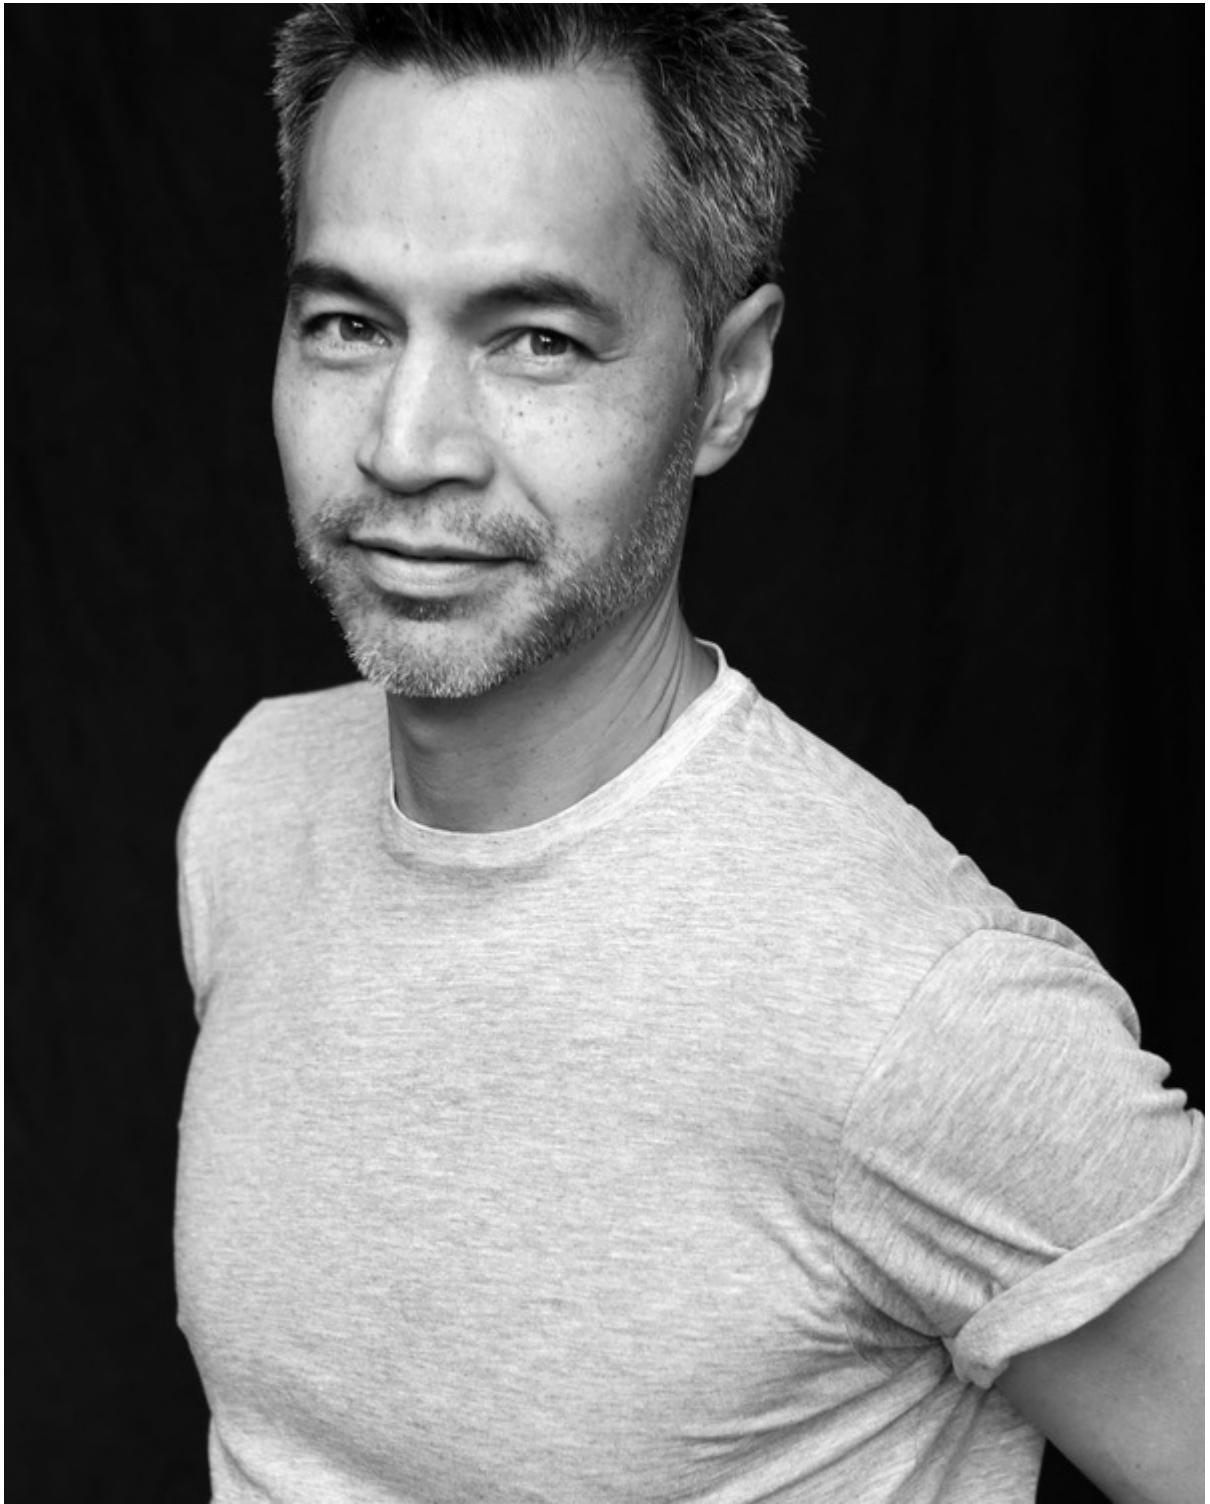

DAVID X

SMG

MODEL MANAGEMENT

Height: 6' 1" Suit: 40 R Shirt: 16x34 Waist: 32" Inseam: 32"
Shoes: 11.5 Hair: black Eyes: brown

1264 EASTLAKE AVE E, SEATTLE WA 98102 | 206-622-1406 | FAX 206-622-8276
WWW.SMGMODELS.COM