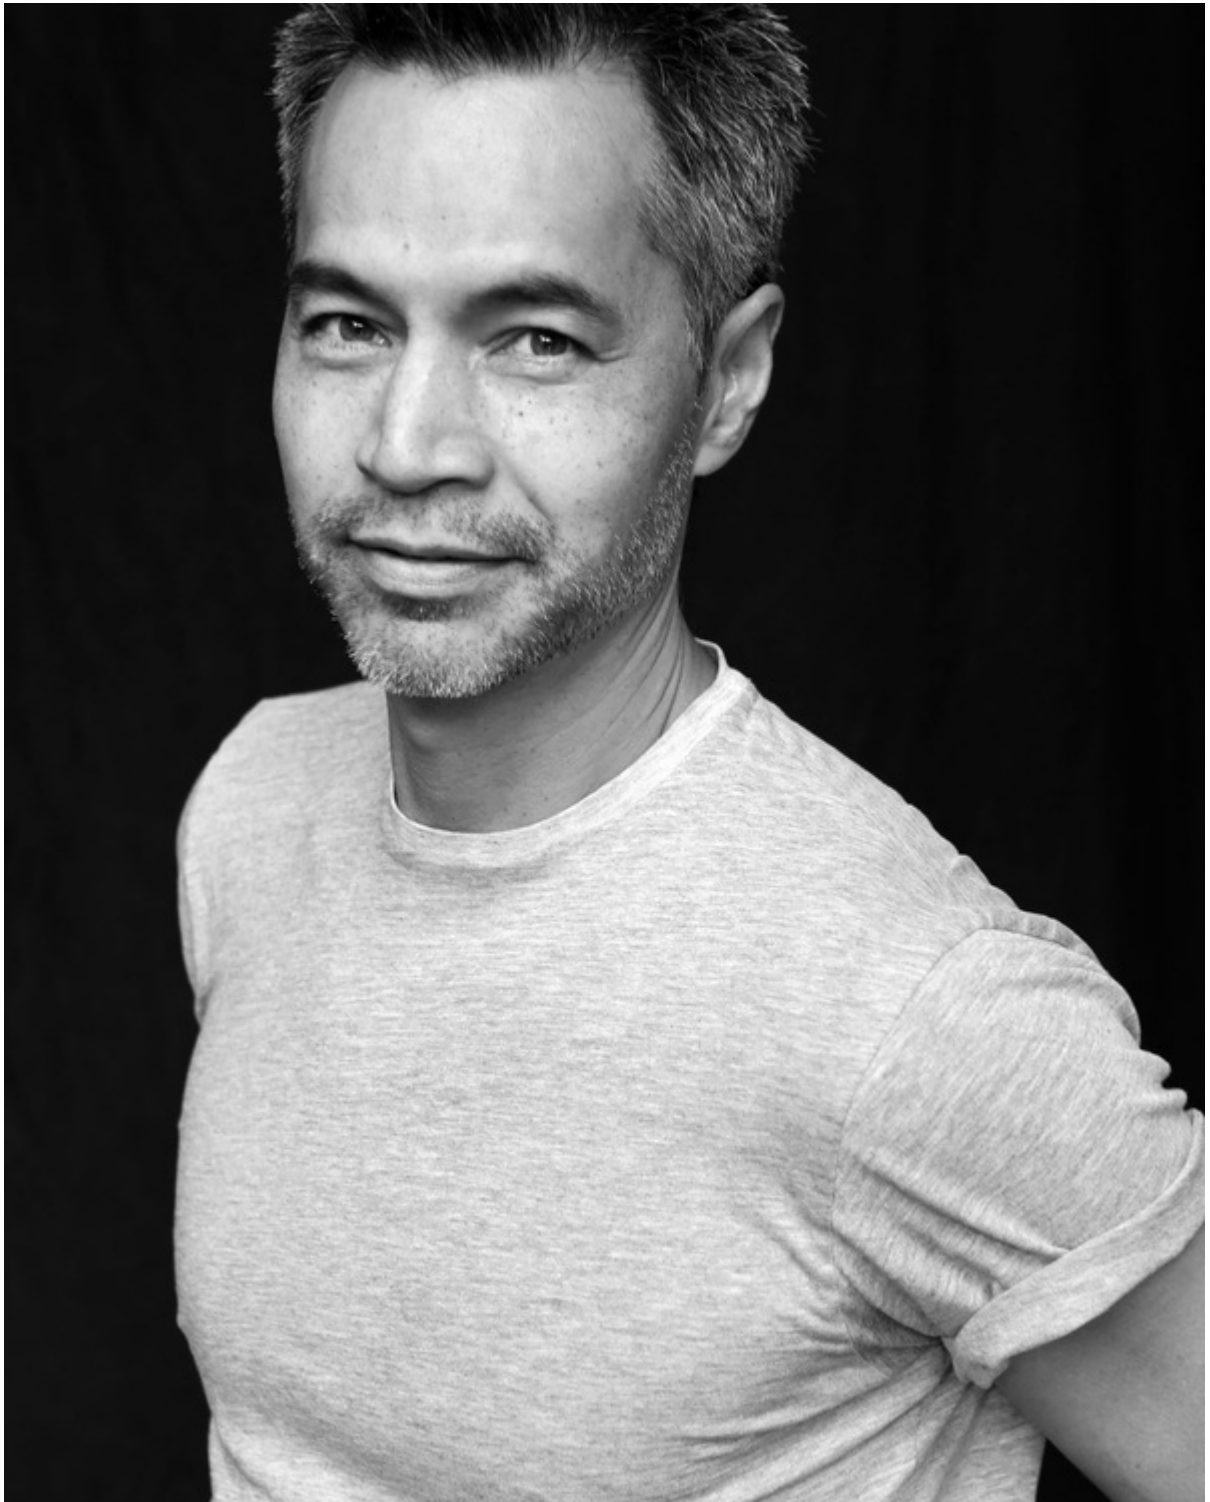

DAVID X

SMG

MODEL MANAGEMENT

Height: 6' 1" Suit: 40 R Shirt: 16x34 Waist: 32" Inseam: 32"
Shoes: 11.5 Hair: black Eyes: brown

1264 EASTLAKE AVE E, SEATTLE WA 98102 | 206-622-1406 | FAX 206-622-8276
WWW.SMGMODELS.COM