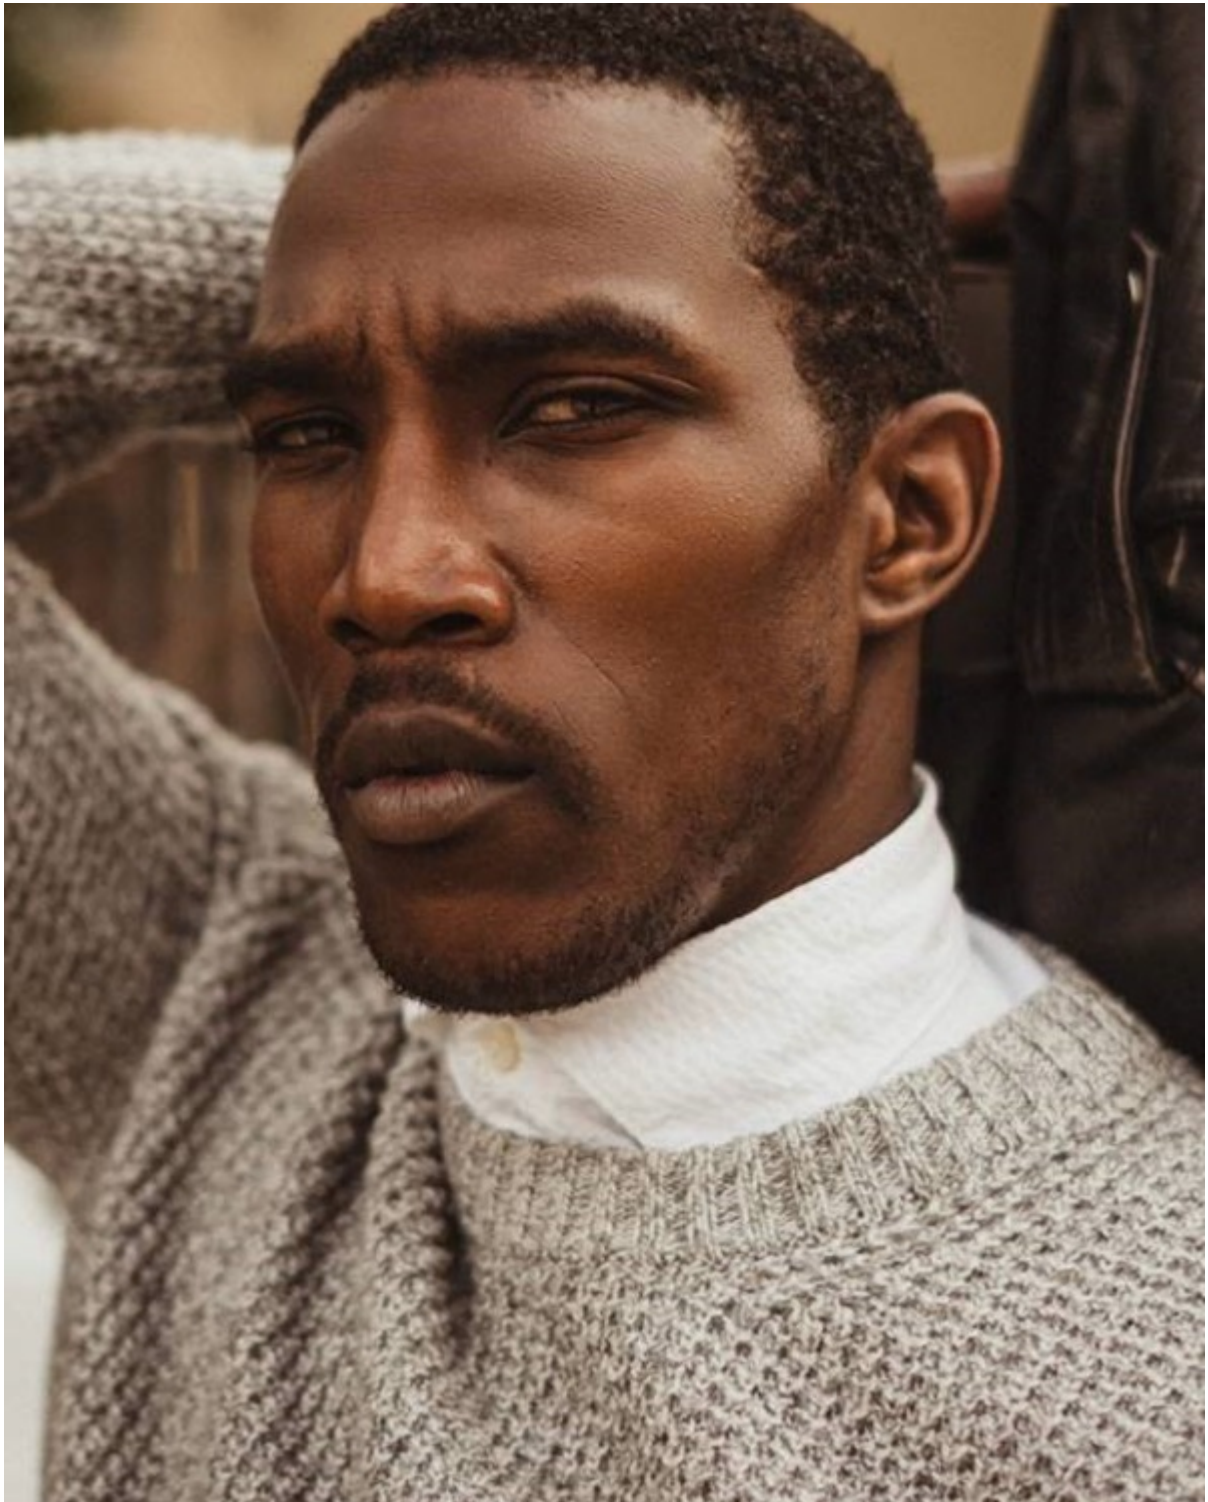

DEVON DRAKKAR

SMG

MODEL MANAGEMENT

**Height: 6' 1" Suit: 40 L Shirt: 16x33/34 Waist: 32" Inseam: 33"
Shoes: 10.5 Hair: black Eyes: dark brown**

1264 EASTLAKE AVE E, SEATTLE WA 98102 | 206-622-1406 | FAX 206-622-8276
WWW.SMGMODELS.COM