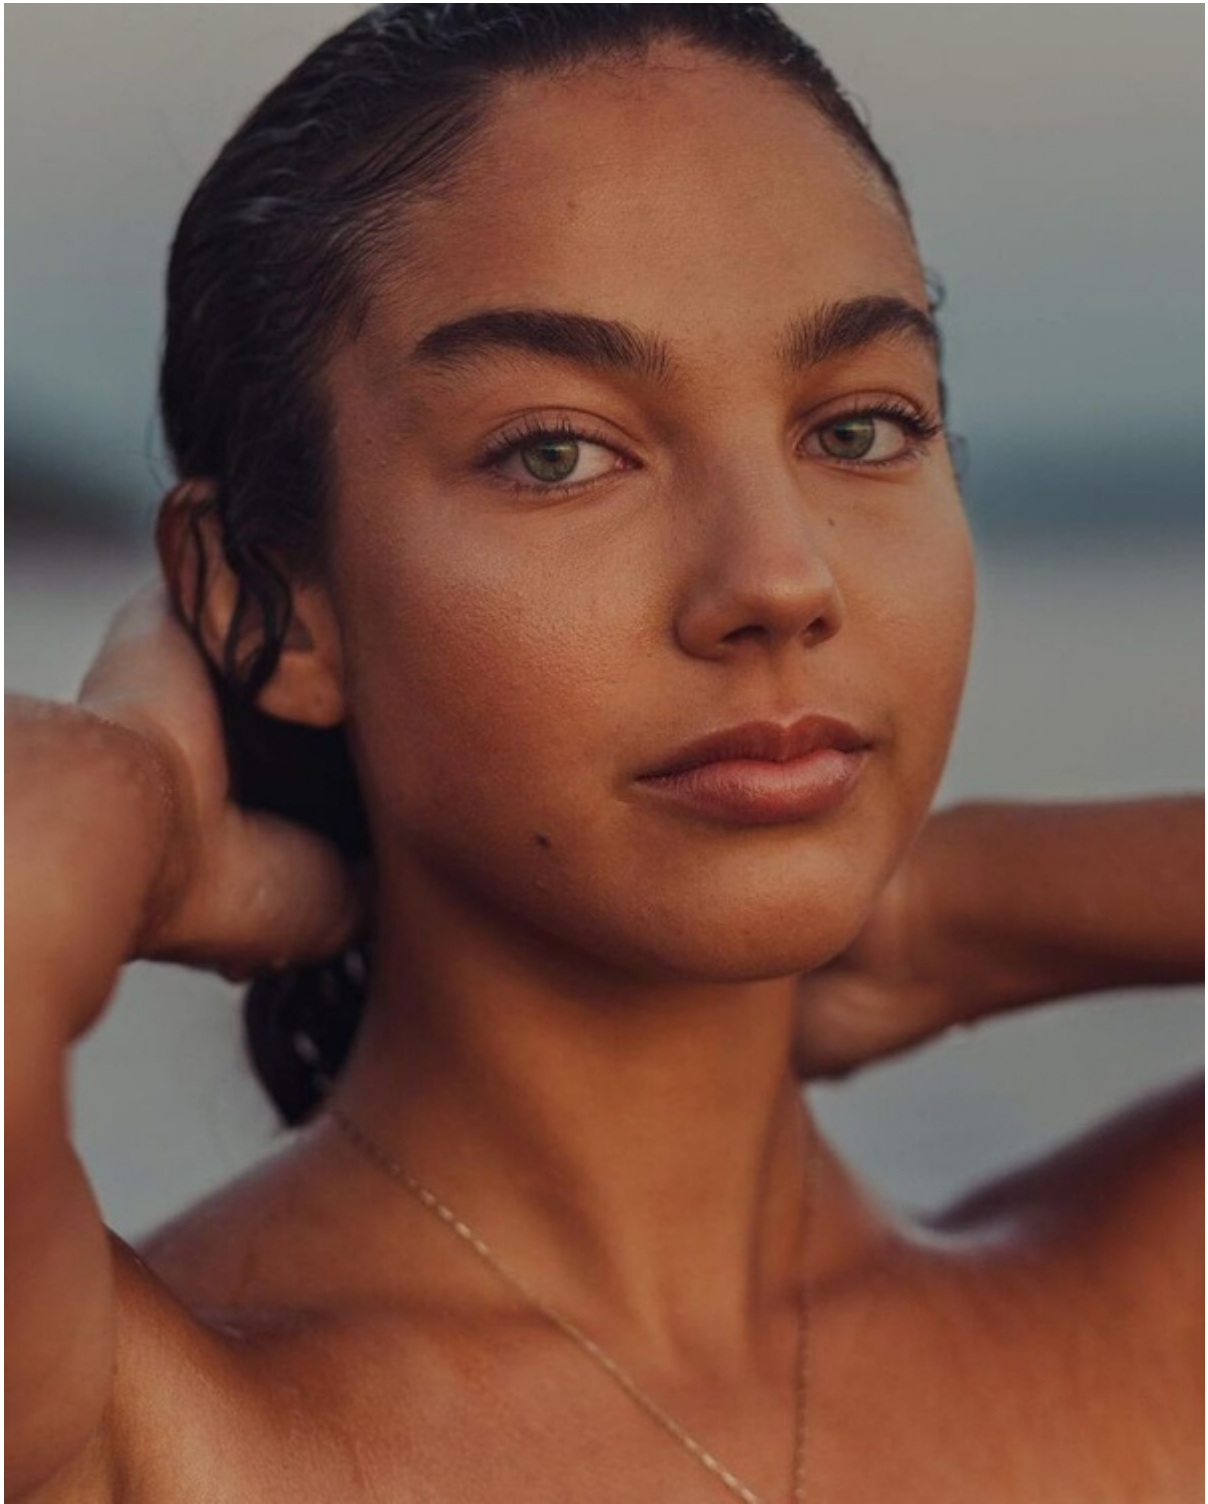

# EMELY MALTSBERGER

**SMG**

MODEL MANAGEMENT

**Height: 5' 5.5" Dress Size: 2-4 Bust: 32 b Waist: 24.5" Hips: 35.5"**  
**Shoes: 6 Hair: black Eyes: green**

1264 EASTLAKE AVE E, SEATTLE WA 98102 | 206-622-1406 | FAX 206-622-8276  
WWW.SMGMODELS.COM