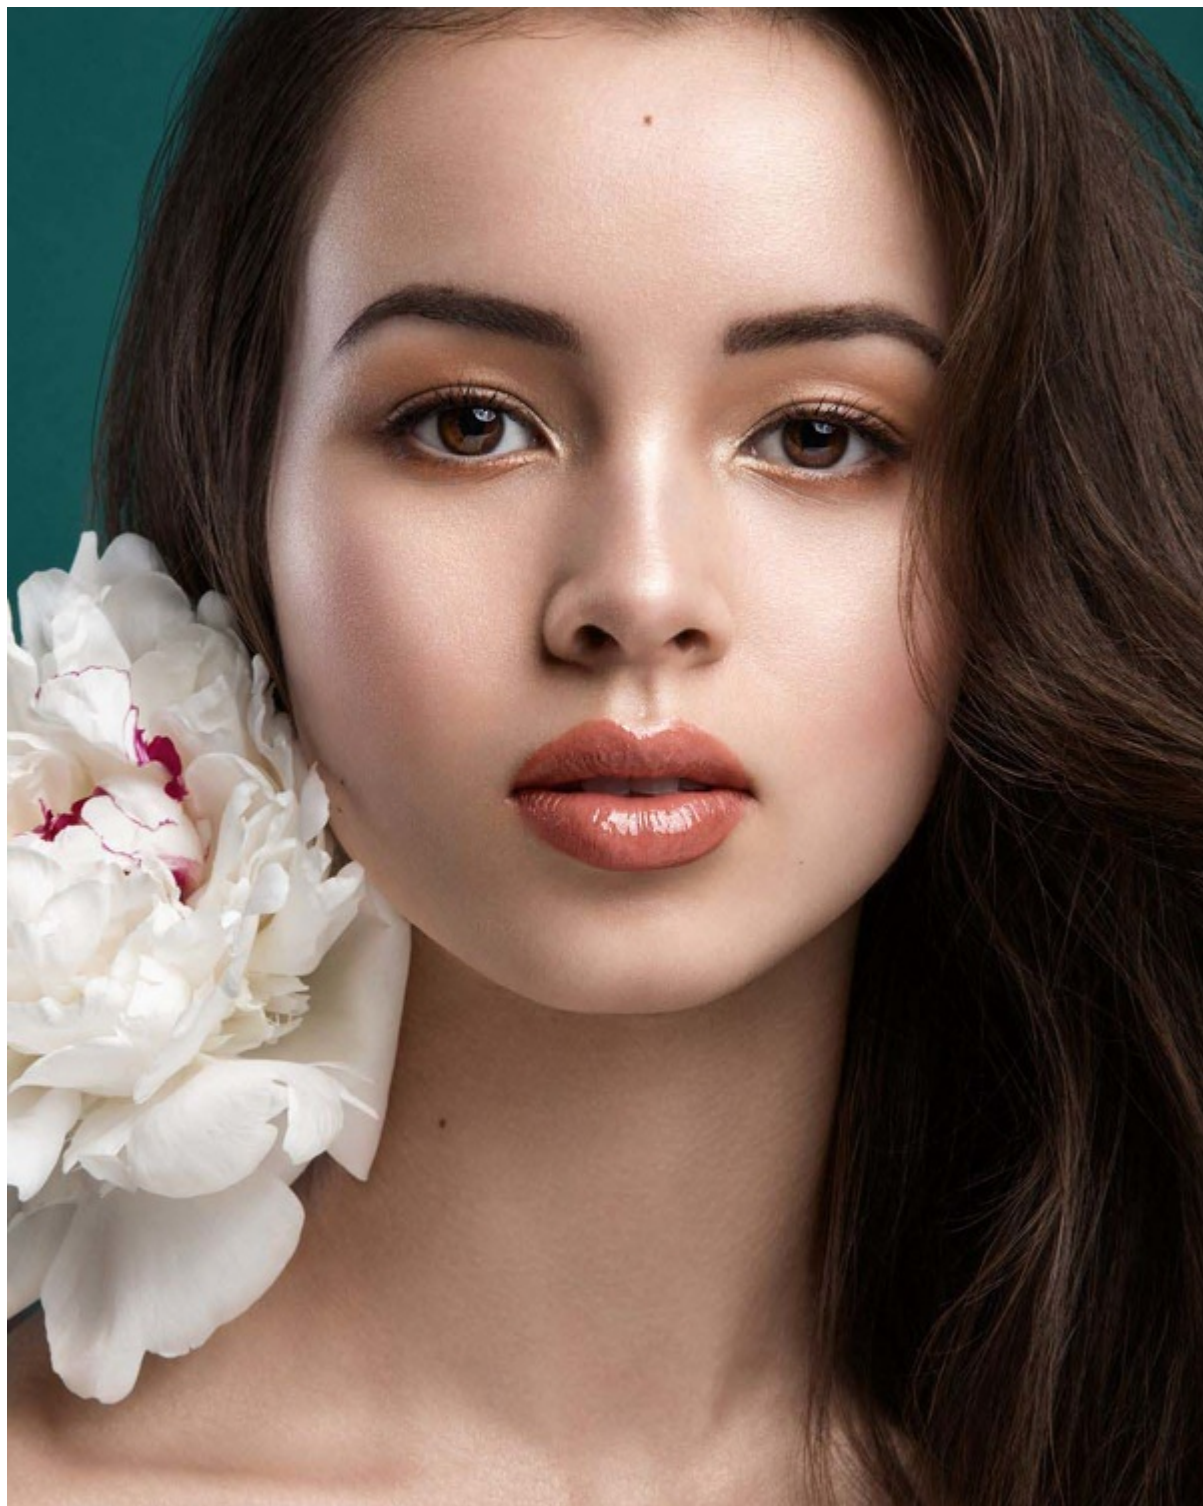

# GENEVIEVE ALDRICH

**SMG**  
MODEL MANAGEMENT

**Height: 5' 5.5" Dress Size: 0-2 Bust: 32 a Waist: 22" Hips: 35"**  
**Shoes: 6 Hair: brown Eyes: brown**

1264 EASTLAKE AVE E, SEATTLE WA 98102 | 206-622-1406 | FAX 206-622-8276  
WWW.SMGMODELS.COM