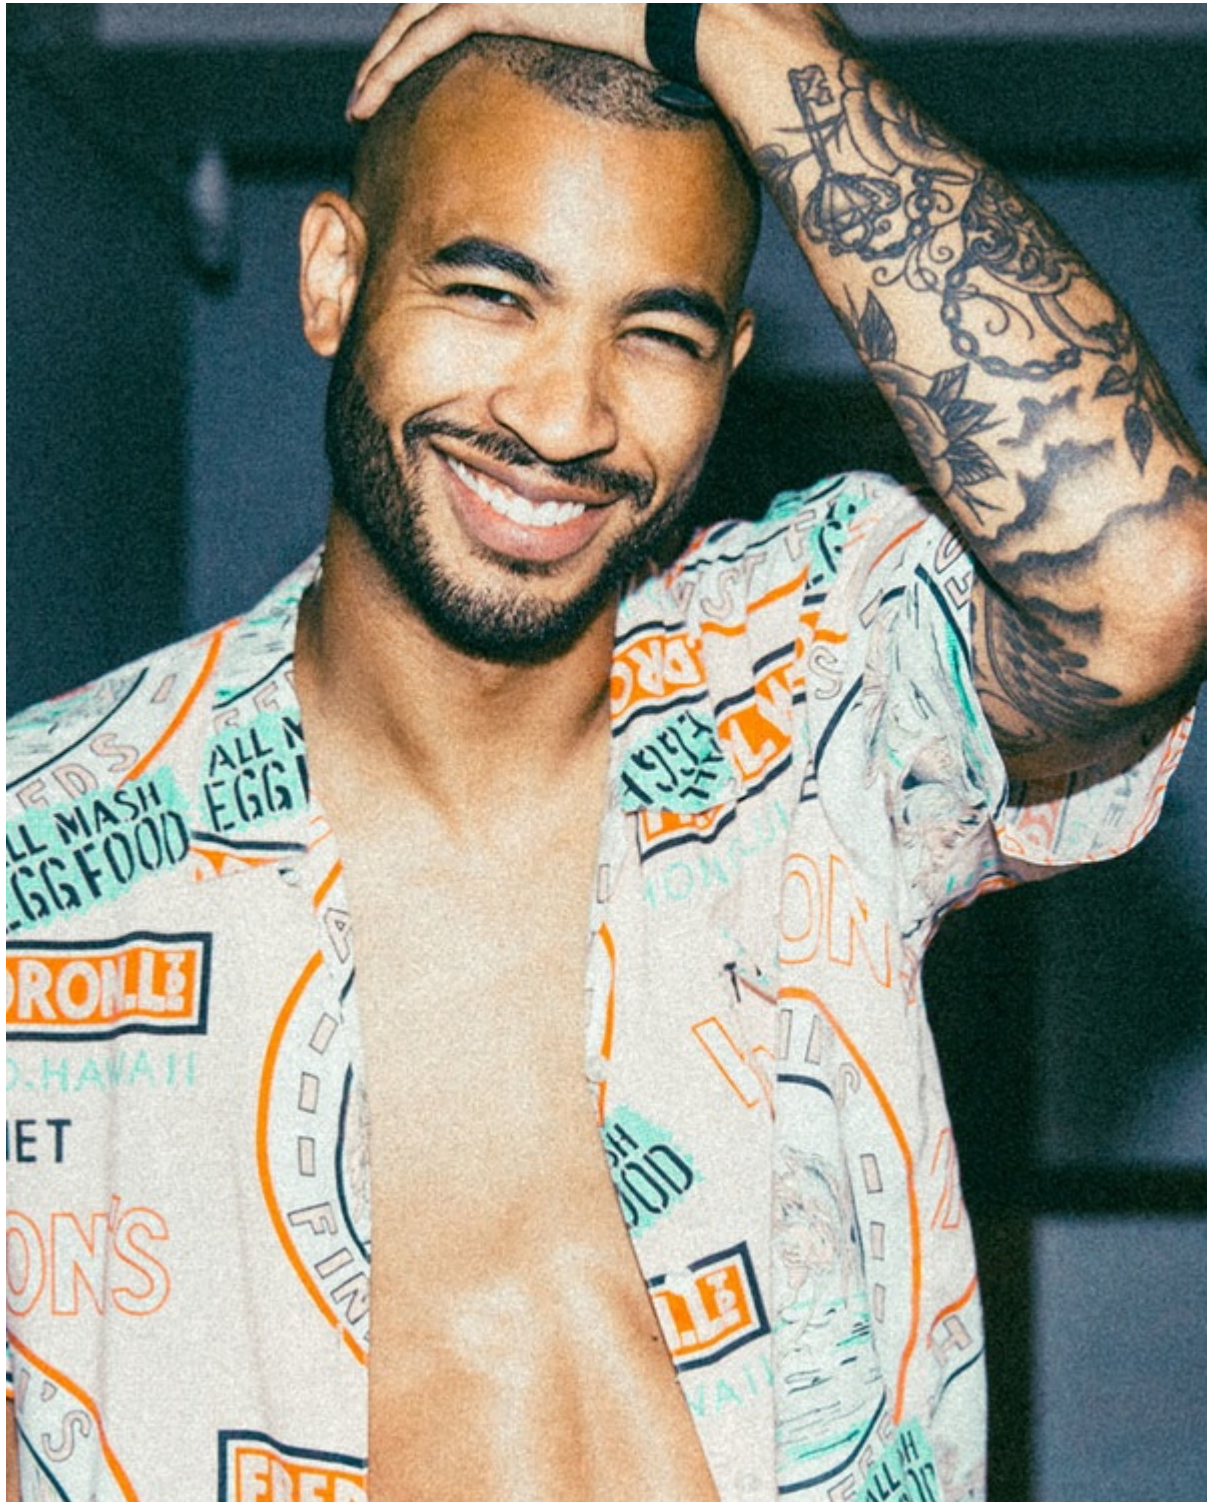

# GREGORY DEANDA

# SMG

MODEL MANAGEMENT

**Height: 6' 1" Suit: 40 R Shirt: 15.5x34 Waist: 31" Inseam: 32"**  
**Shoes: 10 Hair: black Eyes: brown**

1264 EASTLAKE AVE E, SEATTLE WA 98102 | 206-622-1406 | FAX 206-622-8276  
WWW.SMGMODELS.COM