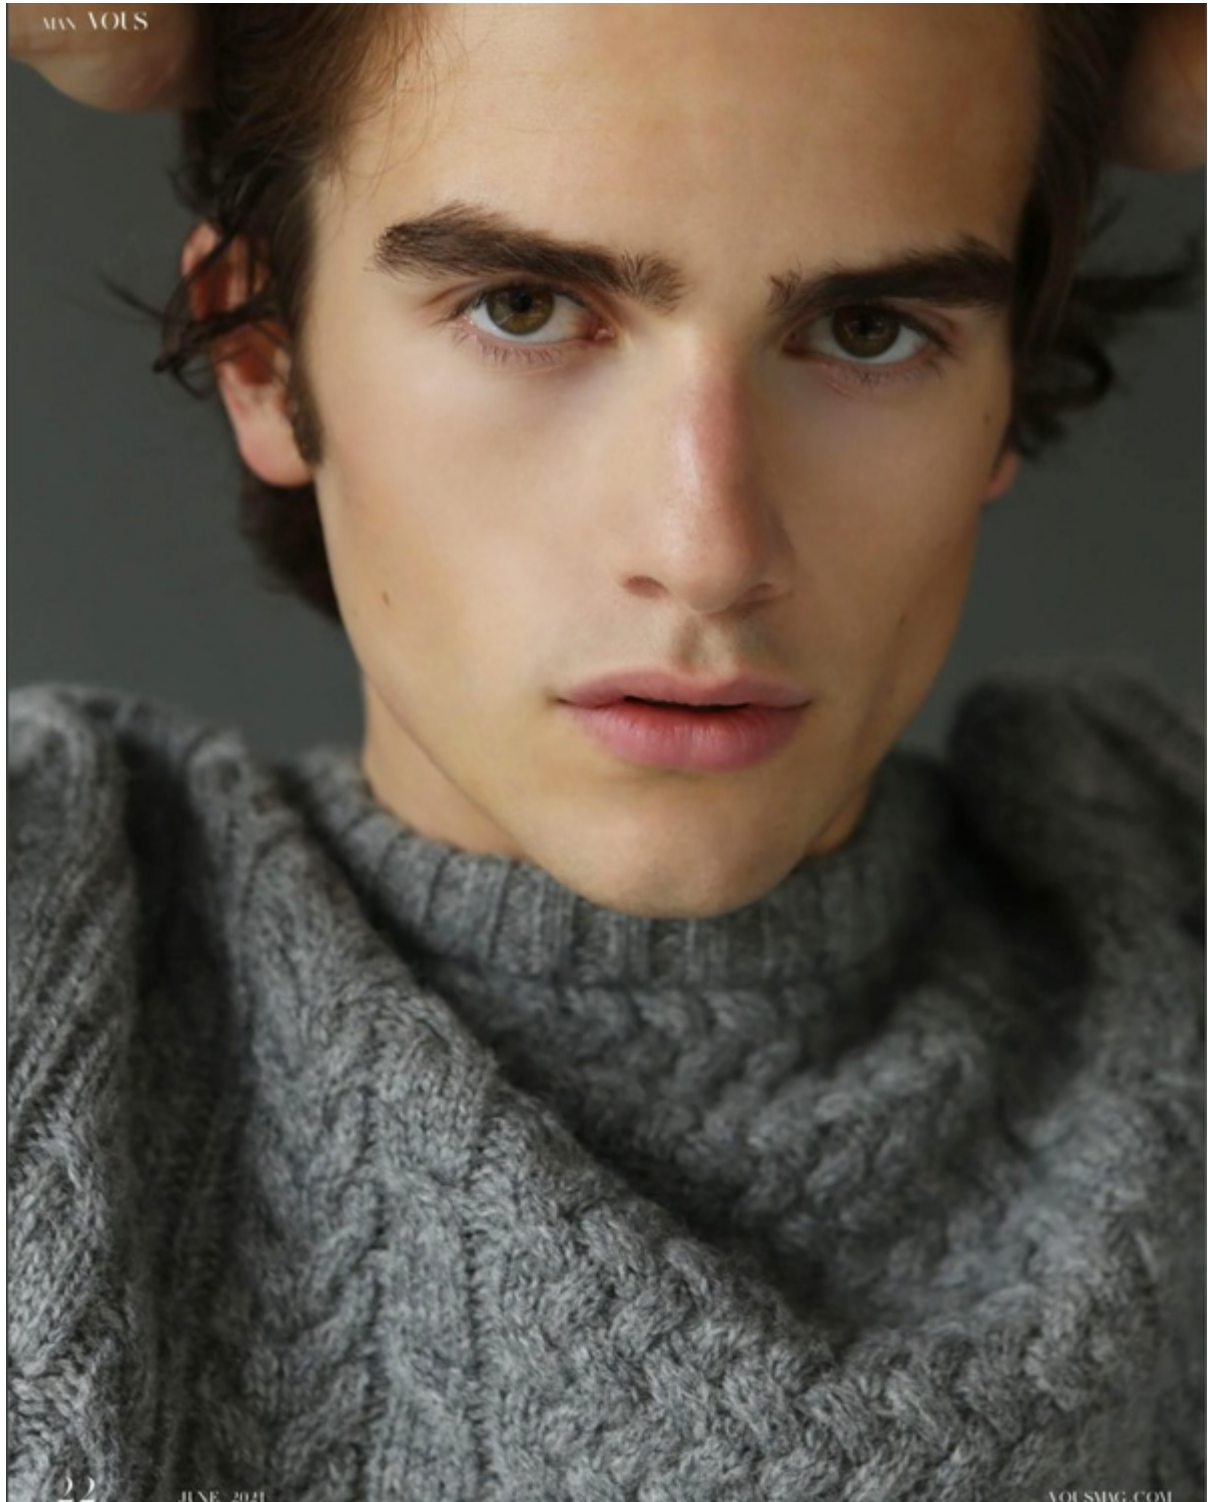

HENRY THOMAS

SMG

MODEL MANAGEMENT

Height: 6' 1" Suit: 40 L Shirt: 15.5 x34 Waist: 31" Inseam: 34"
Shoes: 12 Hair: brown Eyes: hazel

1264 EASTLAKE AVE E, SEATTLE WA 98102 | 206-622-1406 | FAX 206-622-8276
WWW.SMGMODELS.COM