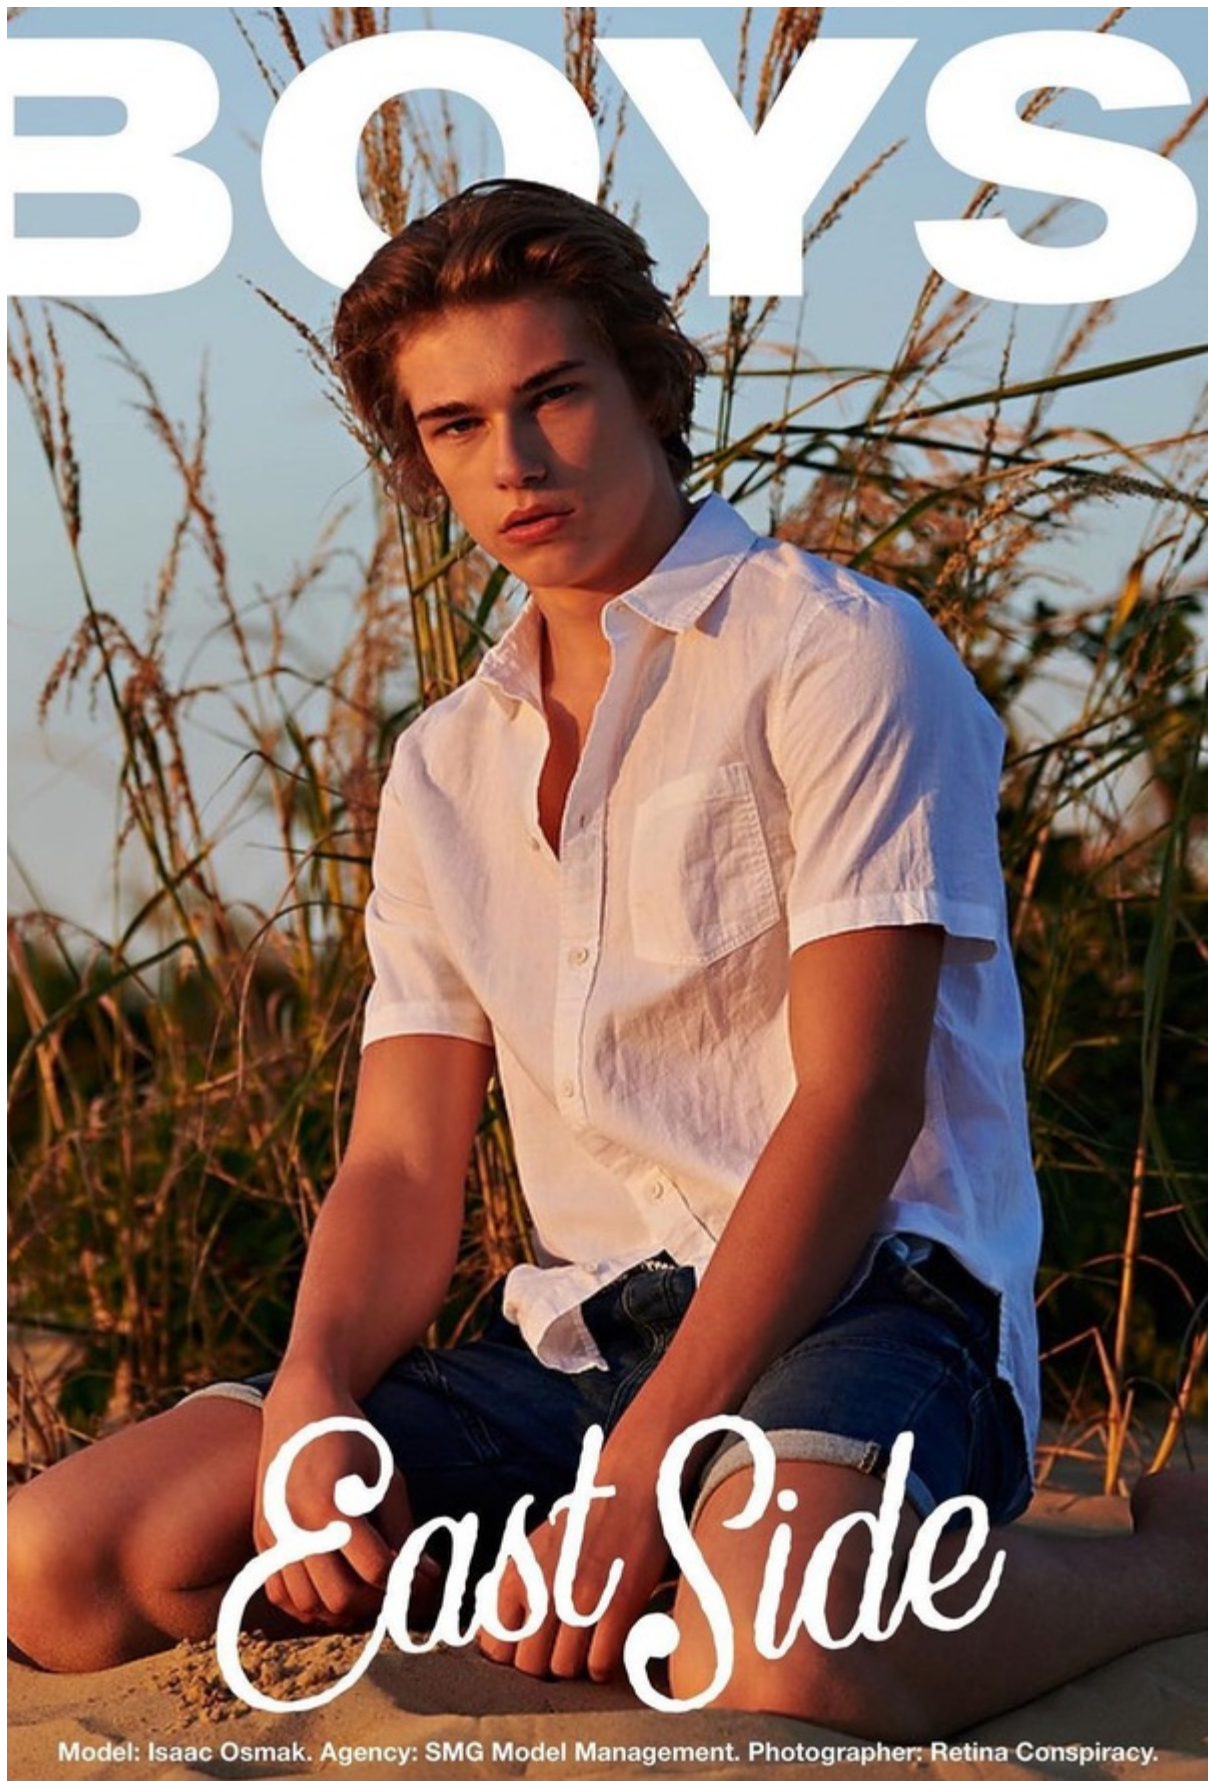

ISAAC OSMAK

SMG

MODEL MANAGEMENT

Height: 6' 2.5" Suit: 40 L Shirt: 16.5 x 36 Waist: 32" Inseam: 34"
Shoes: 12 Hair: blonde Eyes: blue

1264 EASTLAKE AVE E, SEATTLE WA 98102 | 206-622-1406 | FAX 206-622-8276
WWW.SMGMODELS.COM