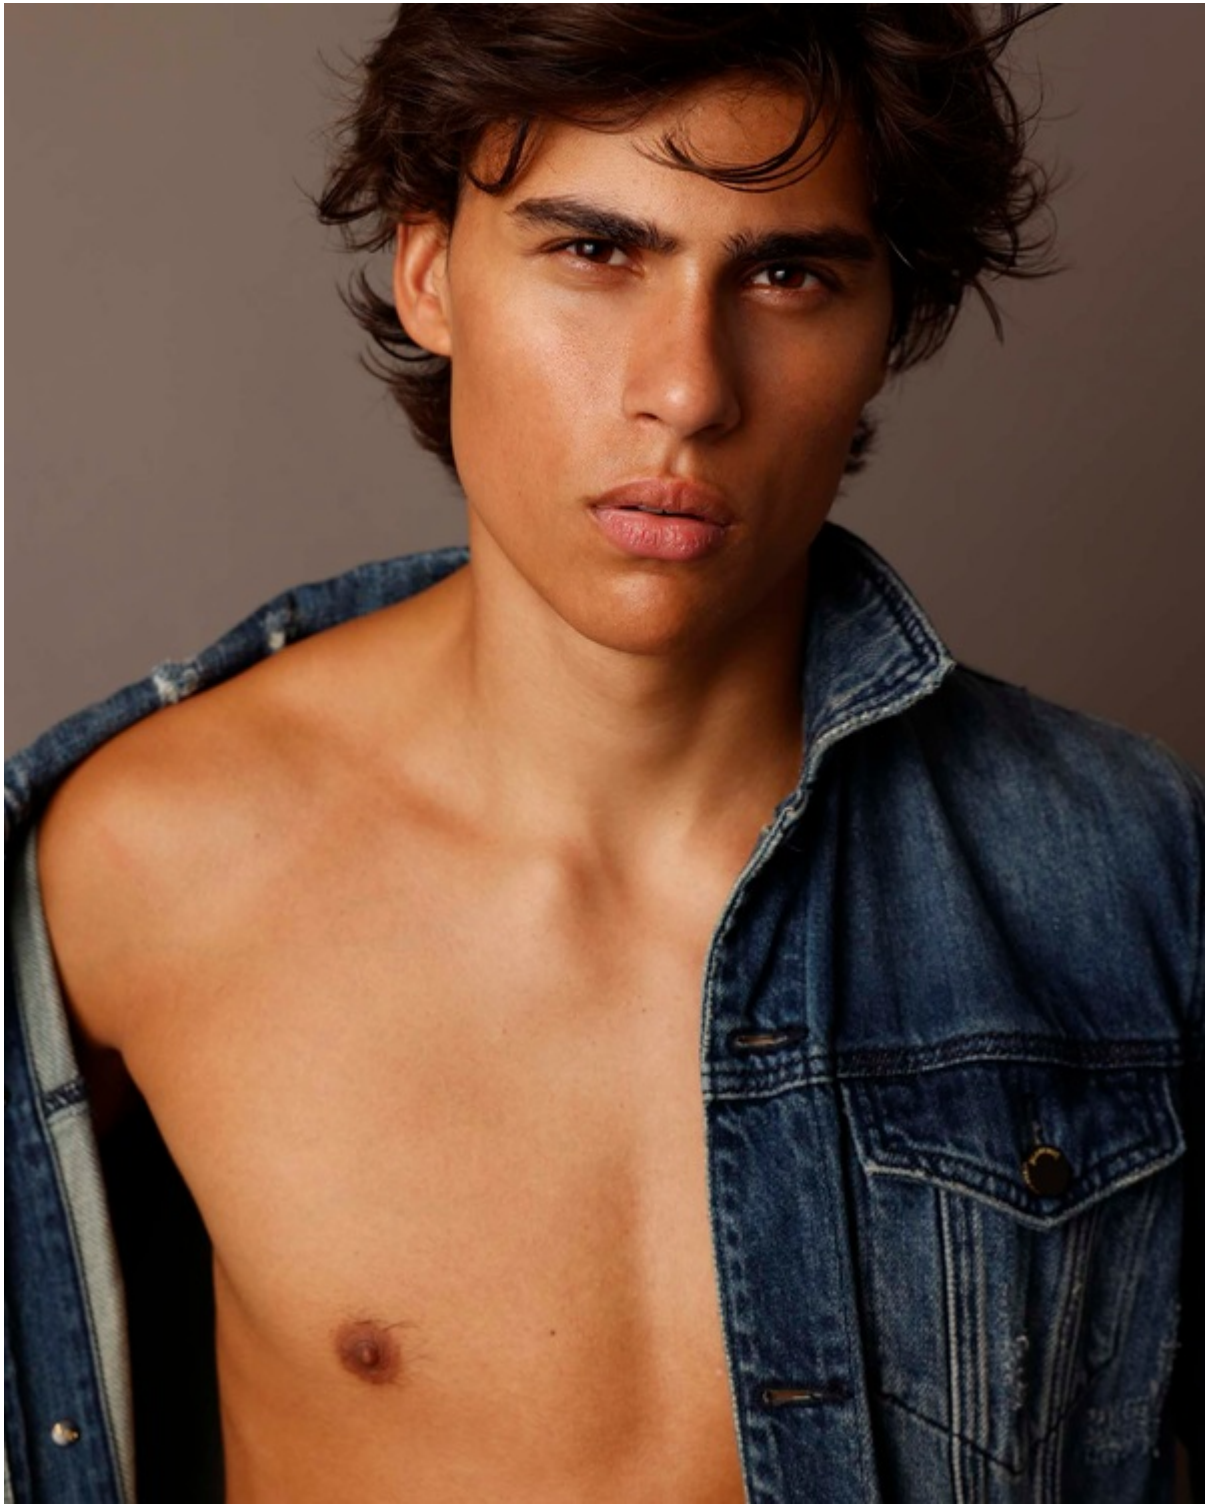

JACK HULEEN

SMG

MODEL MANAGEMENT

Height: 6' 1" Suit: 38 L Shirt: 15 x 34 Waist: 31" Inseam: 33"
Shoes: 12 Hair: brown Eyes: brown

1264 EASTLAKE AVE E, SEATTLE WA 98102 | 206-622-1406 | FAX 206-622-8276
WWW.SMGMODELS.COM