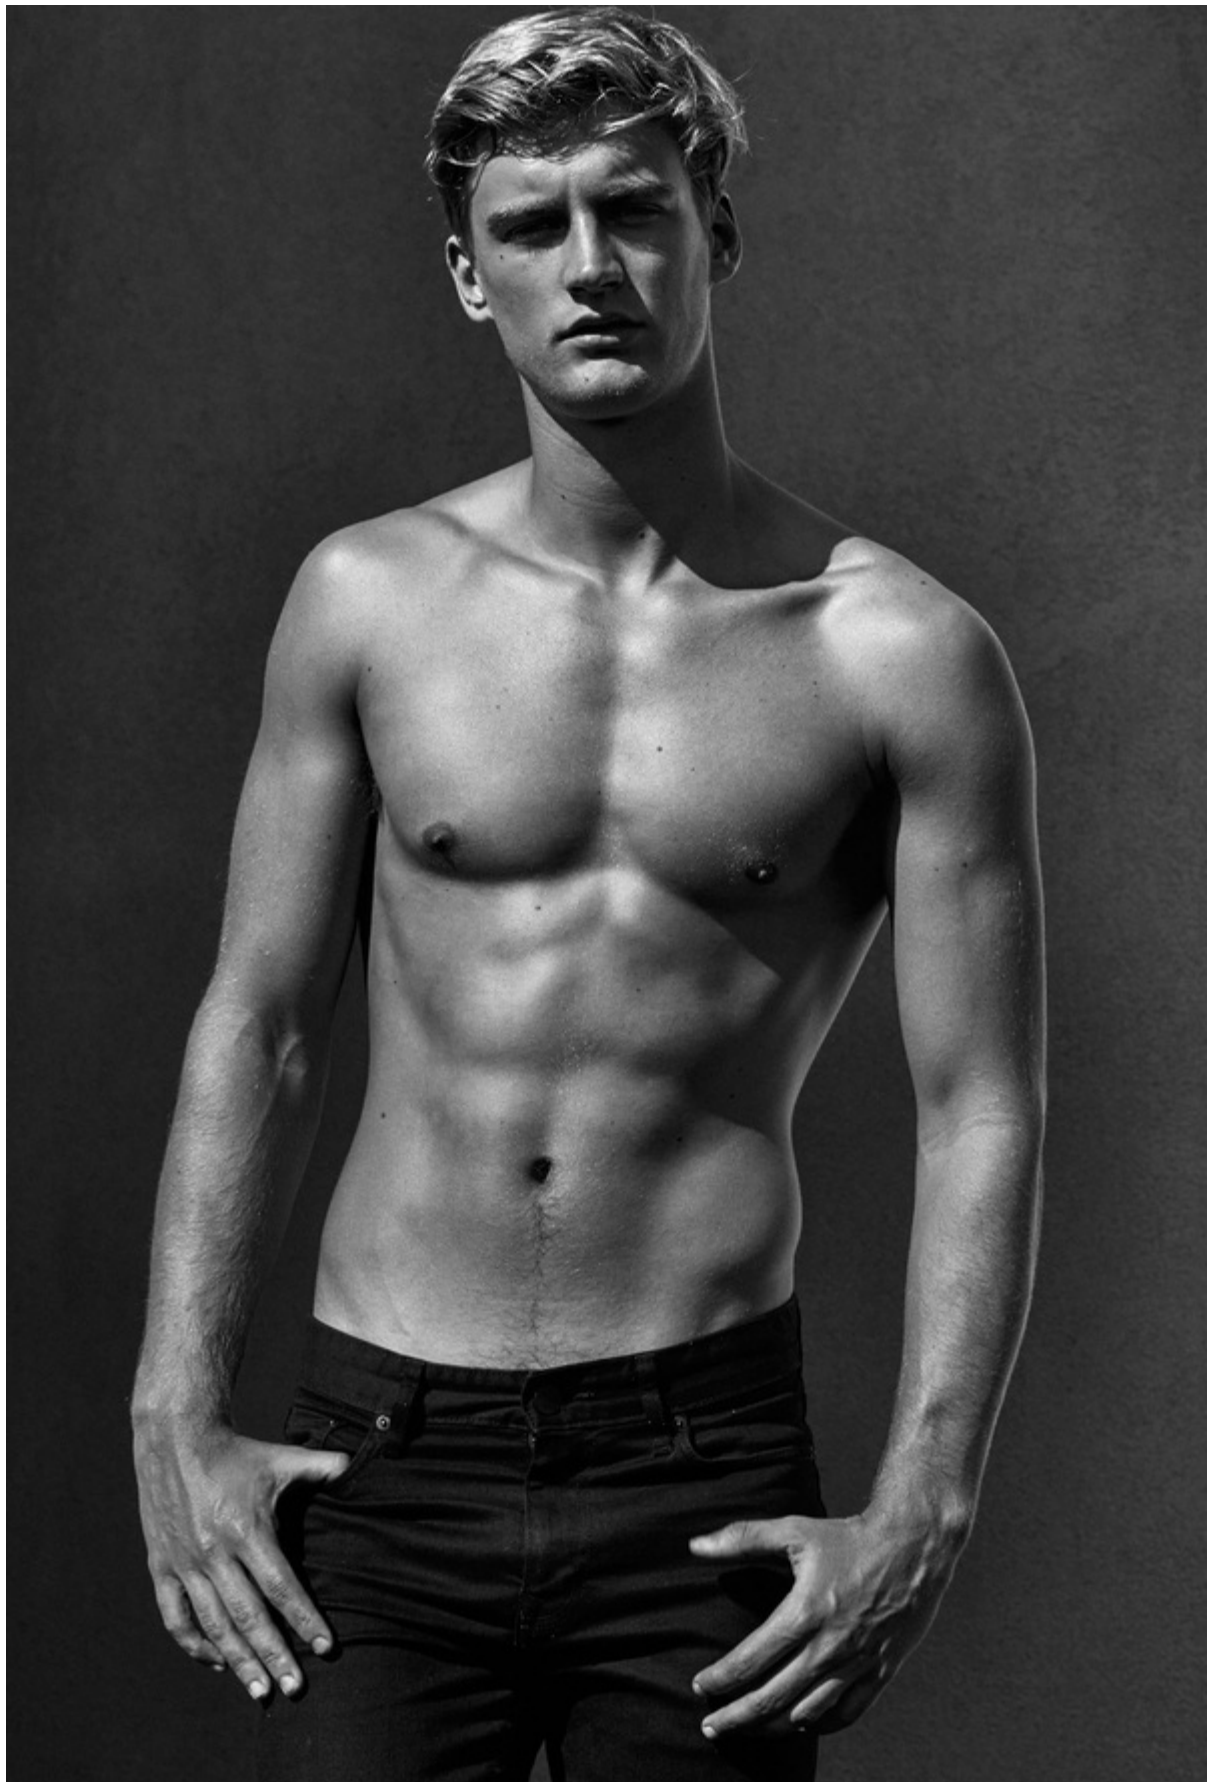

JACOB SCHULTZ

SMG

MODEL MANAGEMENT

Height: 6' 2" Suit: 40 R Shirt: 15.5 x 33/34 Waist: 31" Inseam: 34"
Shoes: 11 Hair: blonde Eyes: blue

1264 EASTLAKE AVE E, SEATTLE WA 98102 | 206-622-1406 | FAX 206-622-8276
WWW.SMGMODELS.COM