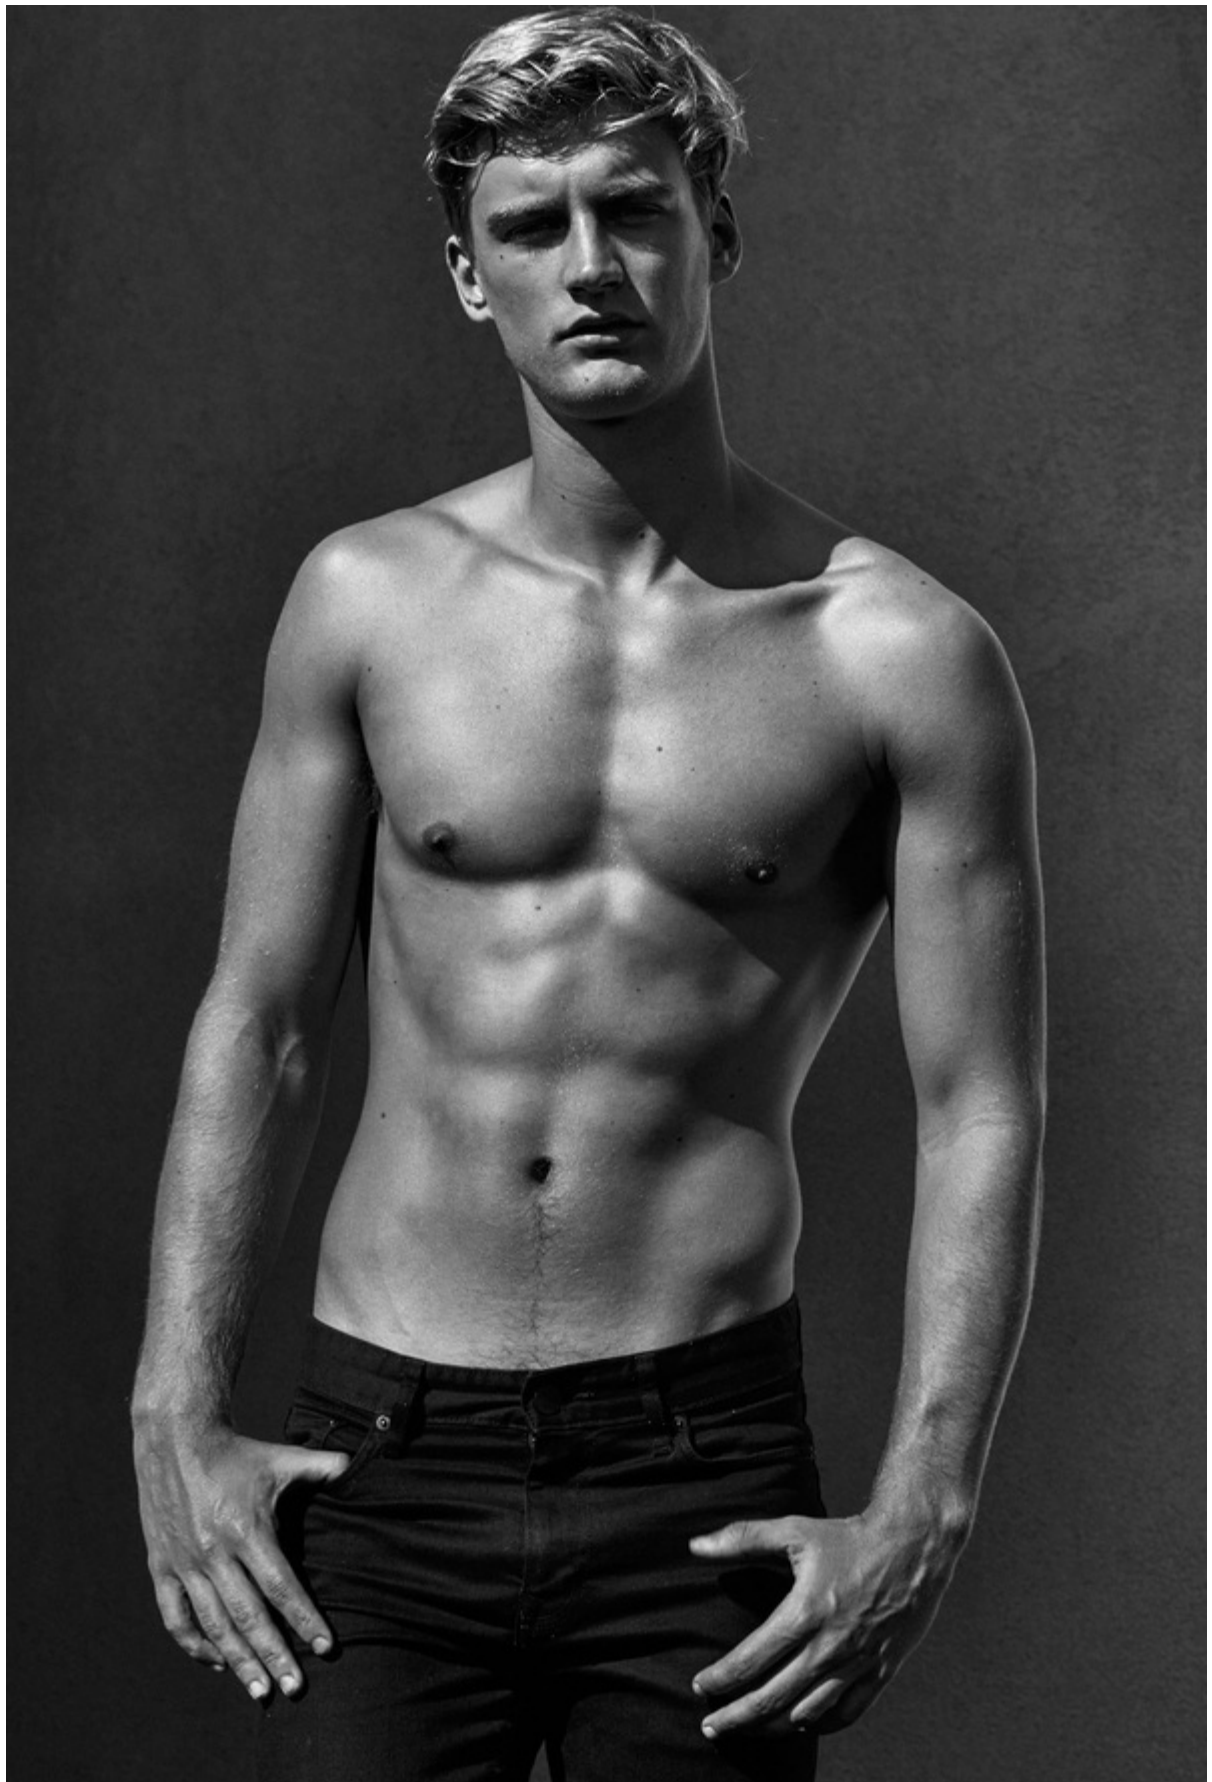

JACOB SCHULTZ

SMG

MODEL MANAGEMENT

Height: 6' 2" Suit: 40 R Shirt: 15.5x33/34 Waist: 31" Inseam: 34"
Shoes: 11 Hair: blonde Eyes: blue

1264 EASTLAKE AVE E, SEATTLE WA 98102 | 206-622-1406 | FAX 206-622-8276
WWW.SMGMODELS.COM