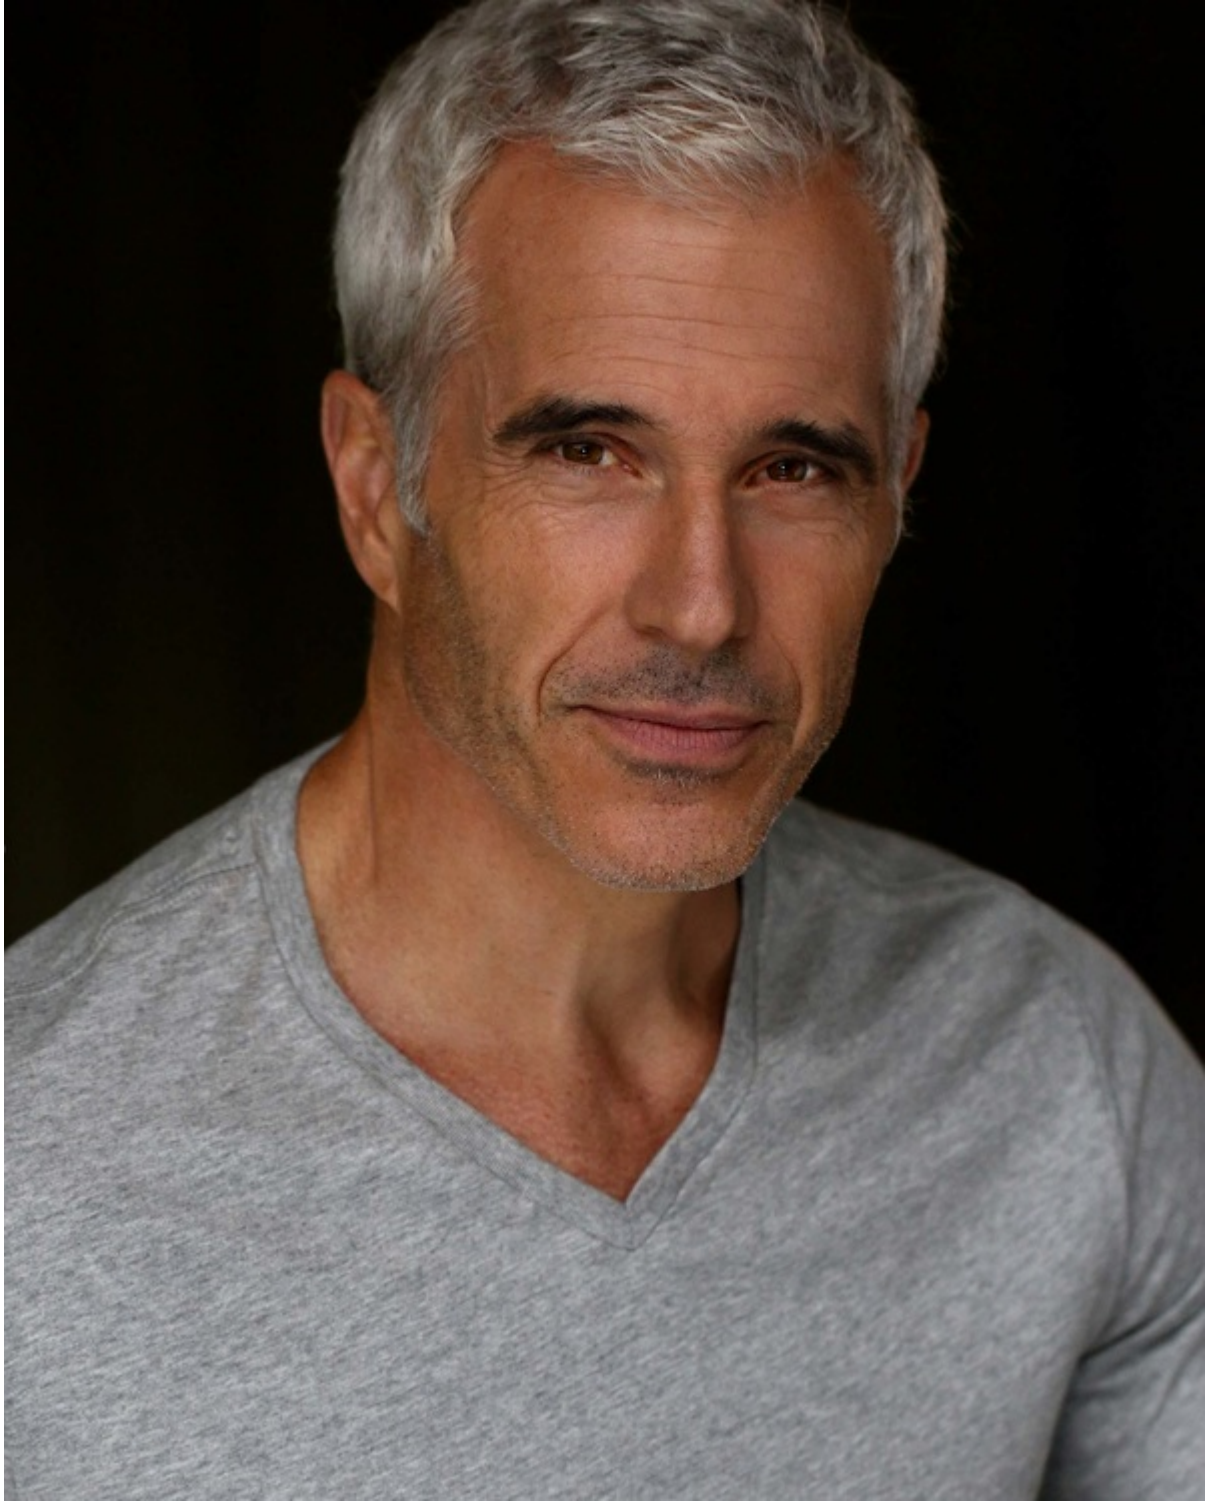

# JOHN ZEMAN

**SMG**

MODEL MANAGEMENT

**Height: 5' 11" Suit: 42 R Shirt: 16x34 Waist: 32" Inseam: 33"**  
**Shoes: 11 Hair: salt and pepper Eyes: hazel**

1264 EASTLAKE AVE E, SEATTLE WA 98102 | 206-622-1406 | FAX 206-622-8276  
[WWW.SMGMODELS.COM](http://WWW.SMGMODELS.COM)