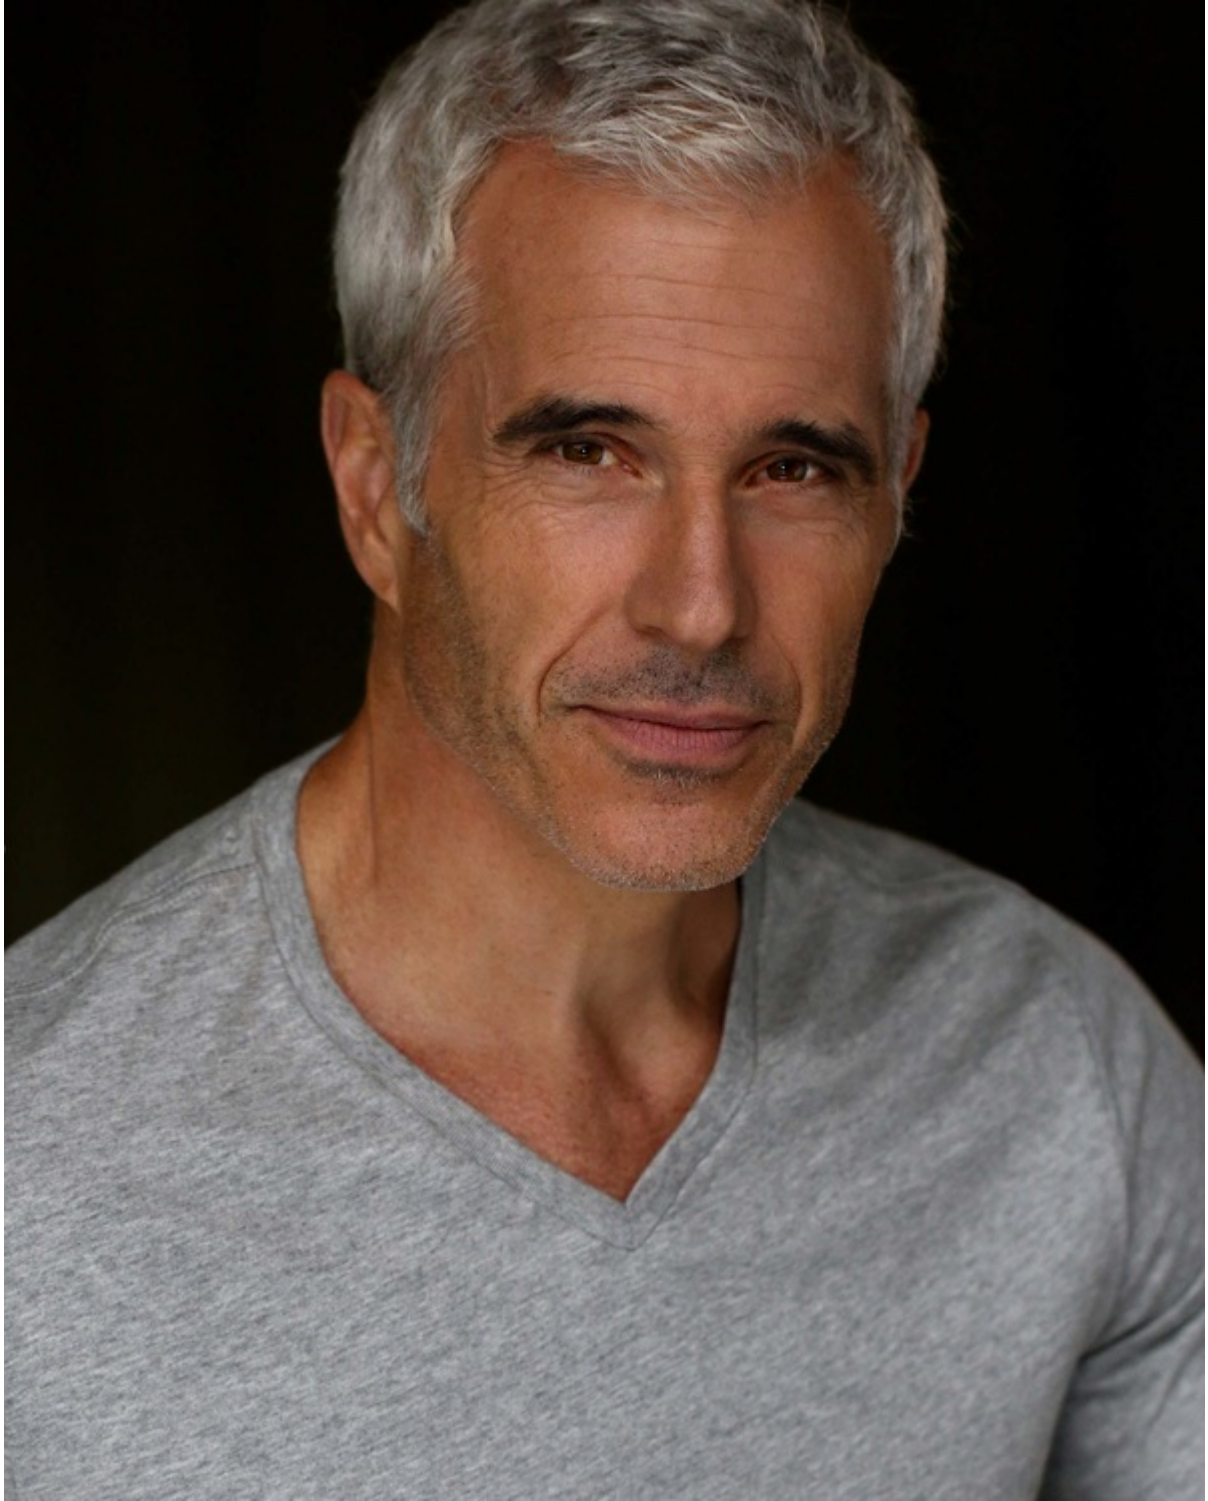

JOHN ZEMAN

SMG

MODEL MANAGEMENT

Height: 5' 11" Suit: 42 R Shirt: 16x34 Waist: 32" Inseam: 33"
Shoes: 11 Hair: salt and pepper Eyes: hazel

1264 EASTLAKE AVE E, SEATTLE WA 98102 | 206-622-1406 | FAX 206-622-8276
WWW.SMGMODELS.COM