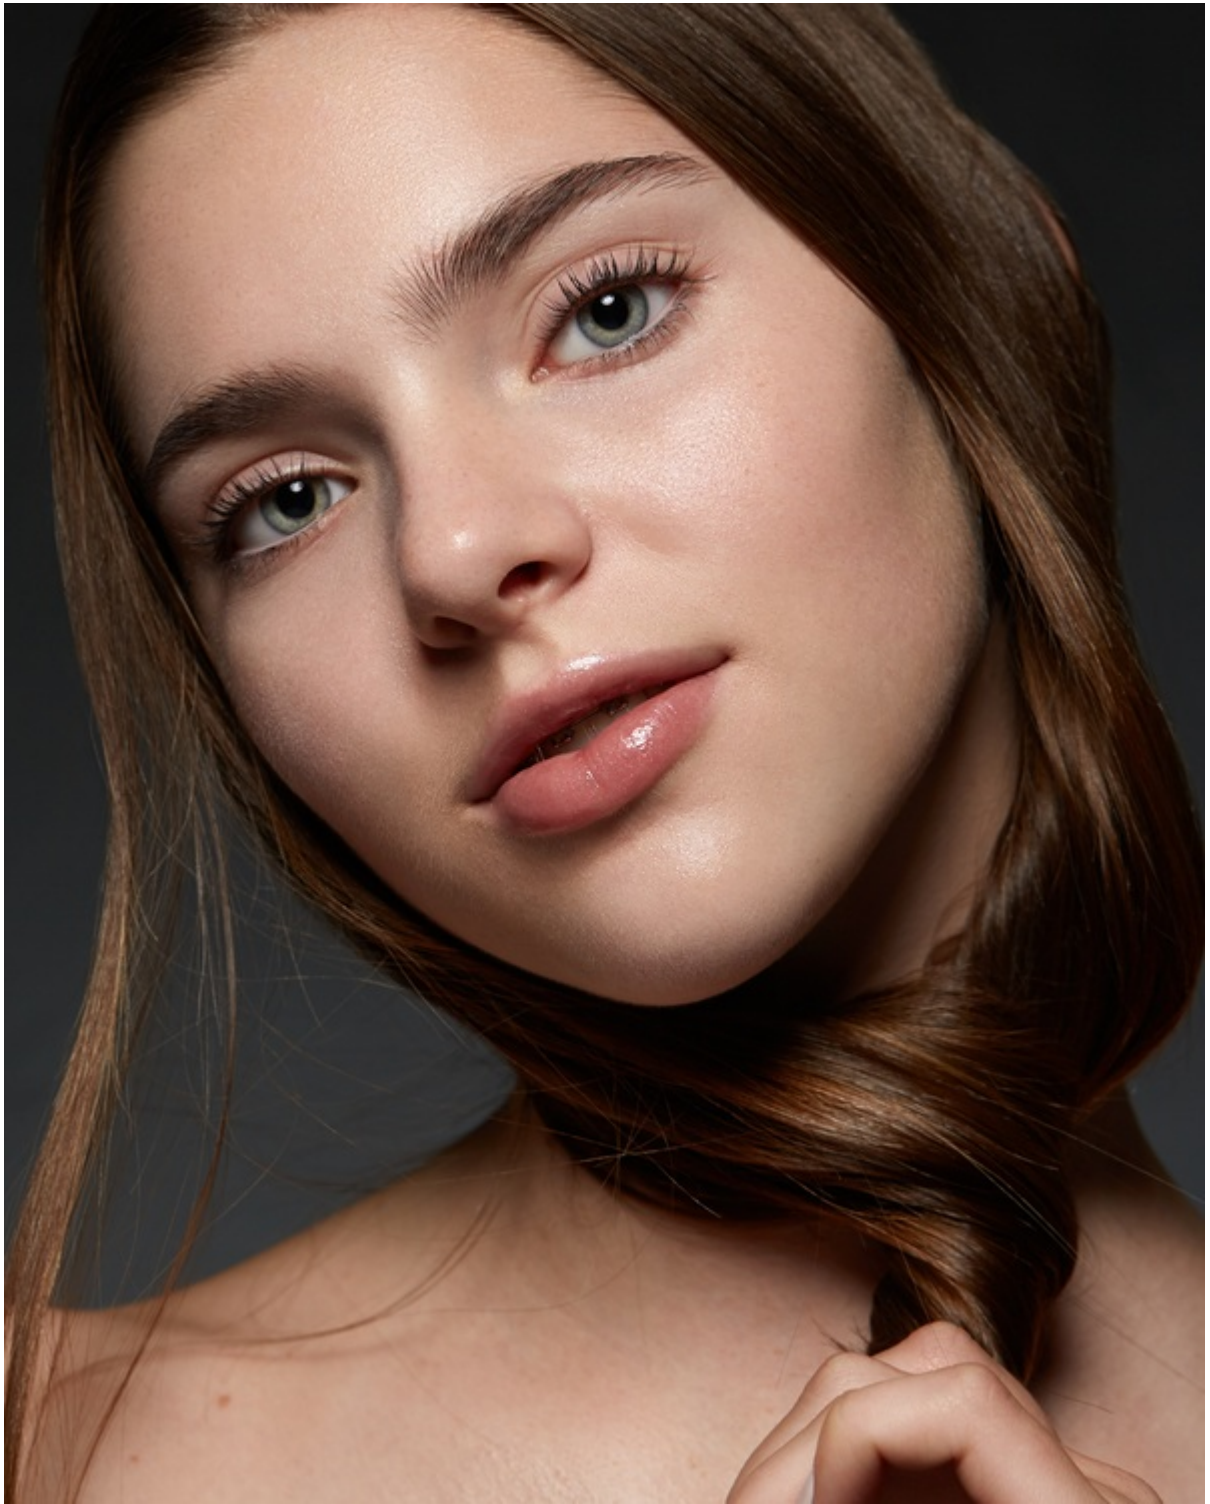

LAUREN W

SMG

MODEL MANAGEMENT

**Height: 5' 6.5" Dress Size: 4 Bust: 33 Waist: 26" Hips: 36" Shoes:
8 Hair: brown Eyes: blue**

1264 EASTLAKE AVE E, SEATTLE WA 98102 | 206-622-1406 | FAX 206-622-8276
WWW.SMGMODELS.COM