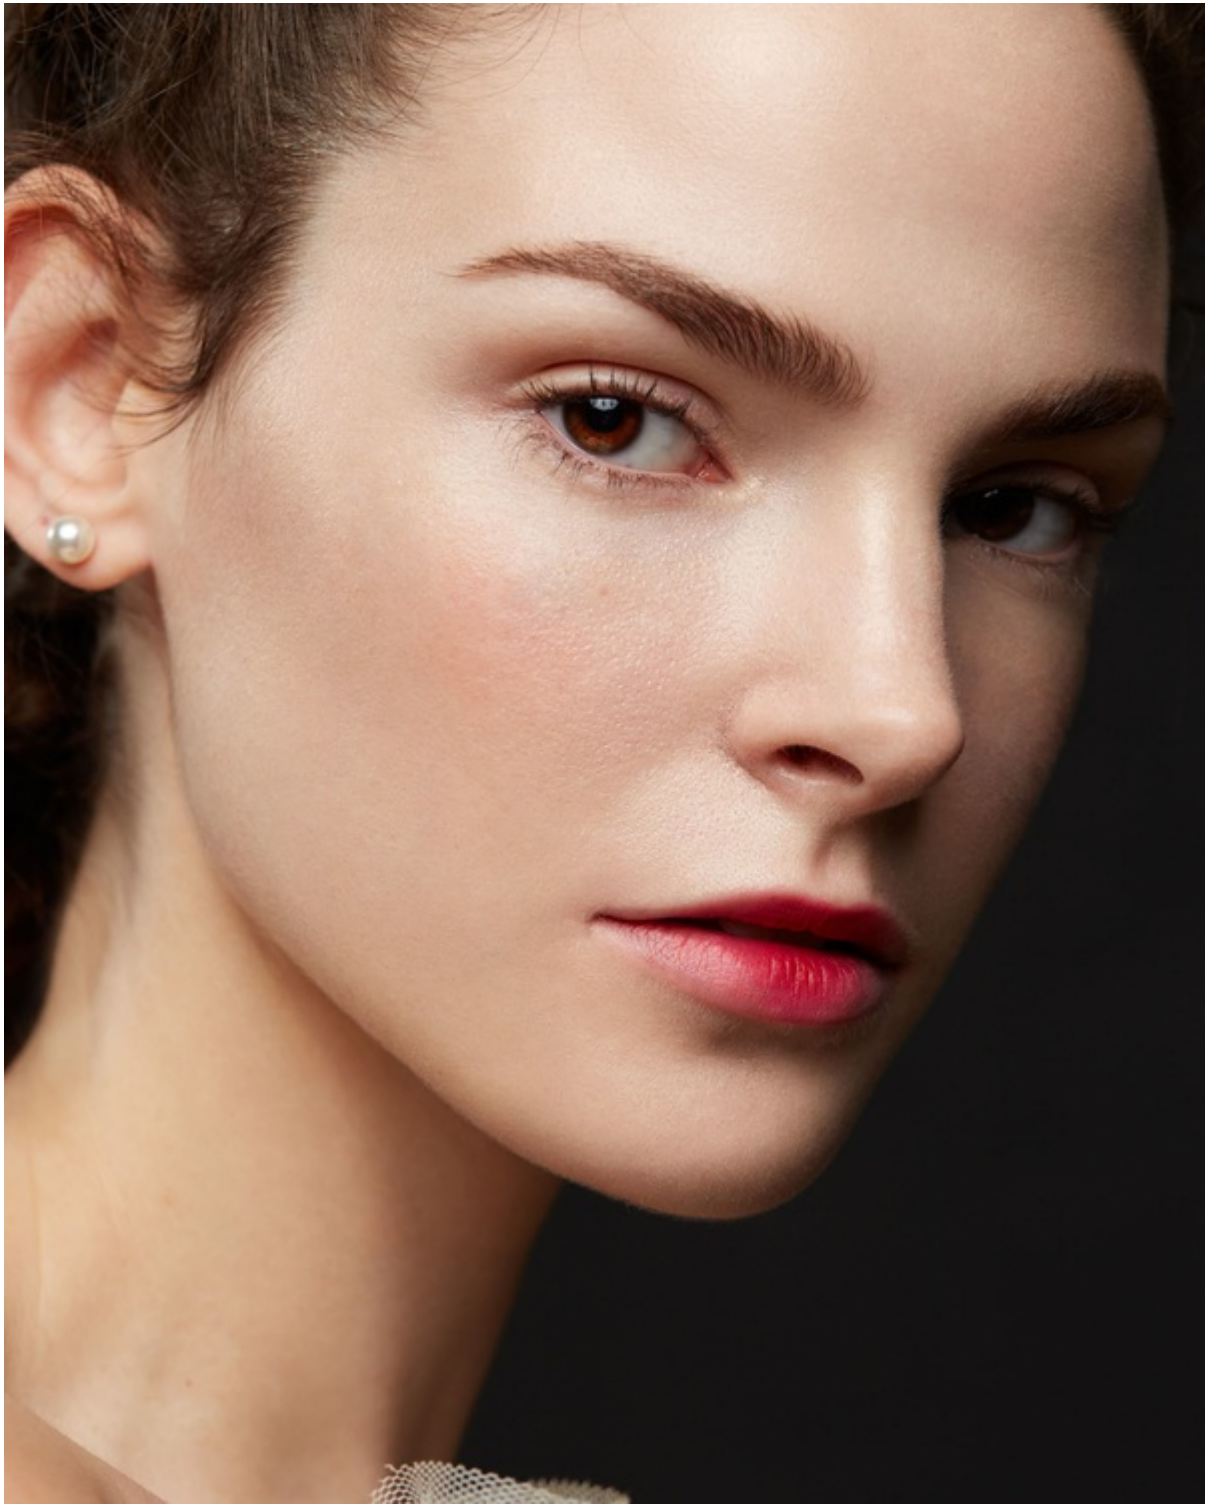

# MADELINE MINKEMA

**SMG**

MODEL MANAGEMENT

**Height: 5' 8.5" Dress Size: 4 Bust: 32 b Waist: 26" Hips: 36.5"**  
**Shoes: 9 Hair: brown Eyes: brown**

1264 EASTLAKE AVE E, SEATTLE WA 98102 | 206-622-1406 | FAX 206-622-8276  
WWW.SMGMODELS.COM