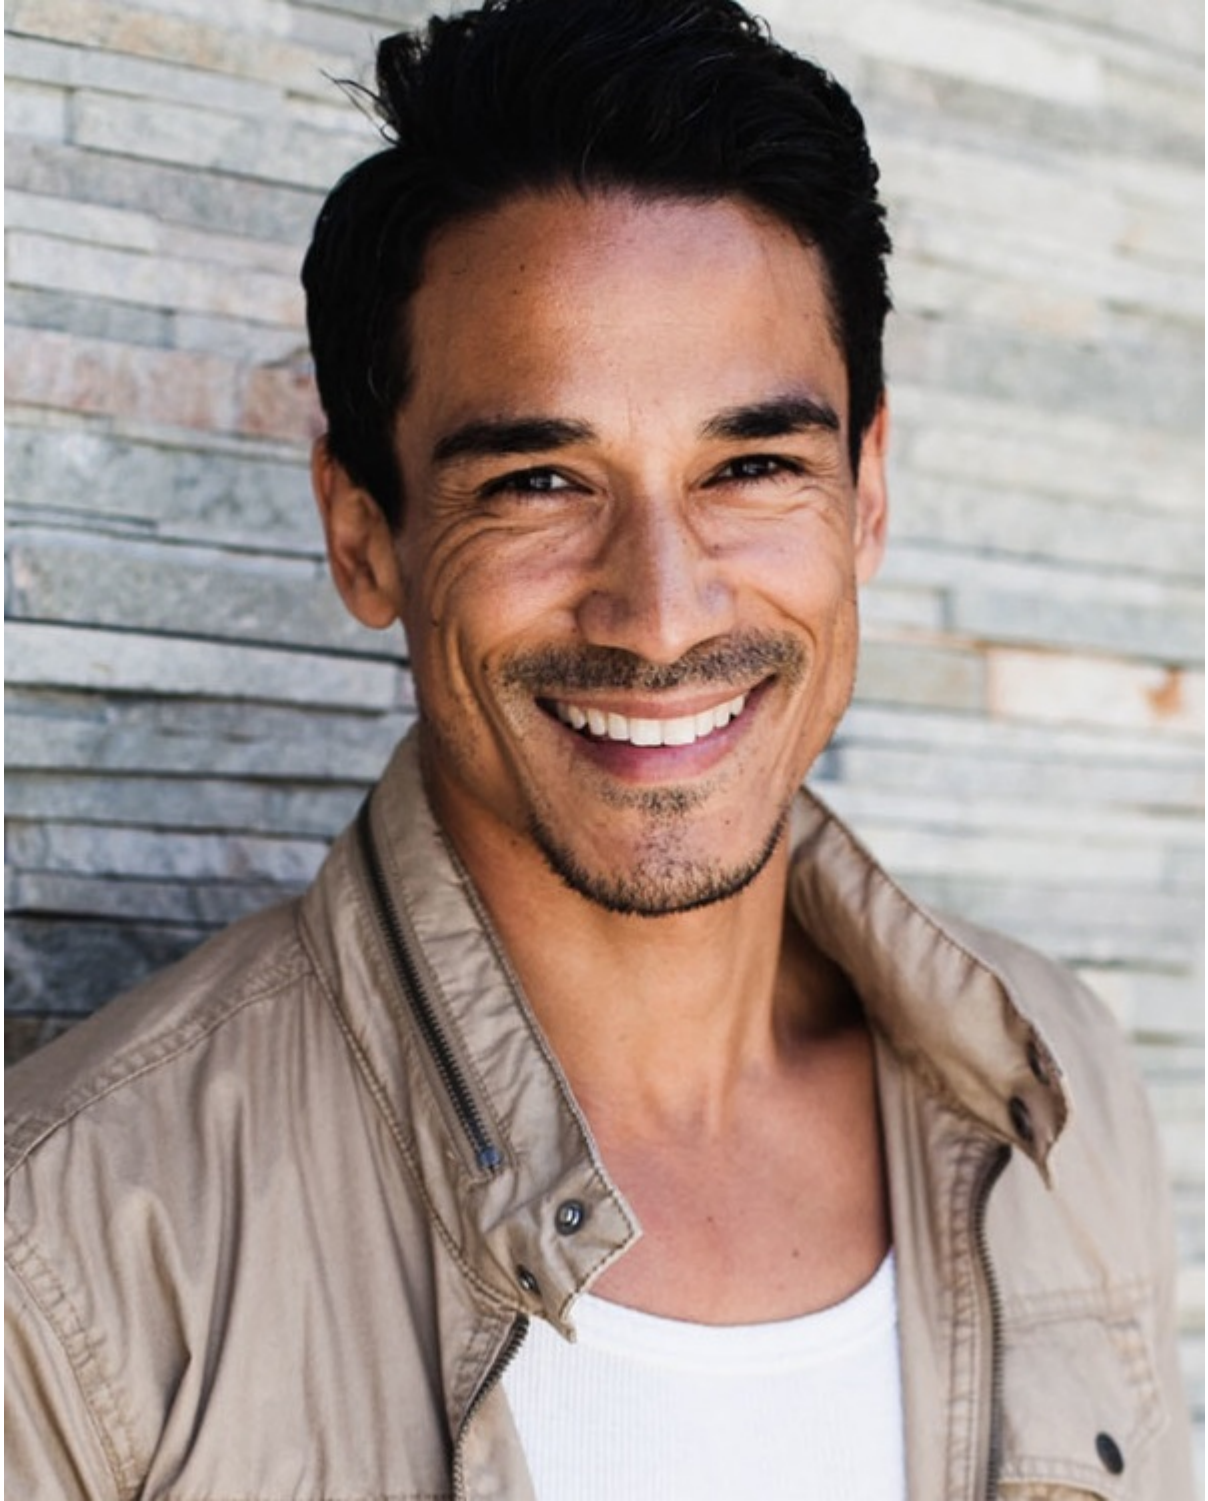

MATTHEW GAREL

SMG

MODEL MANAGEMENT

Height: 6' 0" Suit: 40 R Shirt: 16x34 Waist: 31" Inseam: 32"
Shoes: 10 Hair: black Eyes: brown

1264 EASTLAKE AVE E, SEATTLE WA 98102 | 206-622-1406 | FAX 206-622-8276
WWW.SMGMODELS.COM