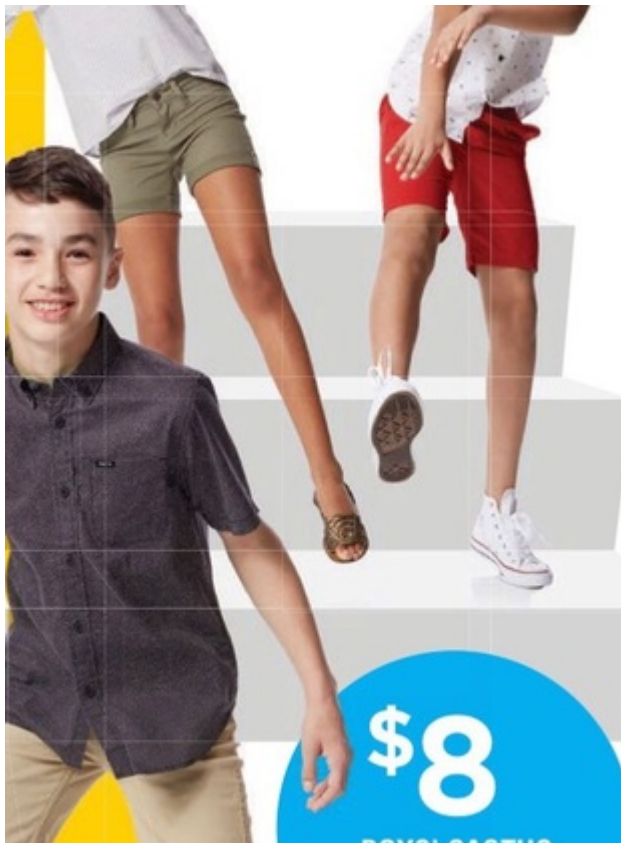

SMG
MODEL MANAGEMENT

Myles L

HEIGHT: 5' 11.5" SUIT: 36 R SHIRT: 13 X 30 WAIST: 30" INSEAM: 32" SHOES: 9.5, 10
HAIR: DARK BROWN EYES: BLUE

SMG
MODEL MANAGEMENT

1264 EASTLAKE AVE E | SEATTLE, WA 98102

206.622.1406 | FAX.206.622.8276