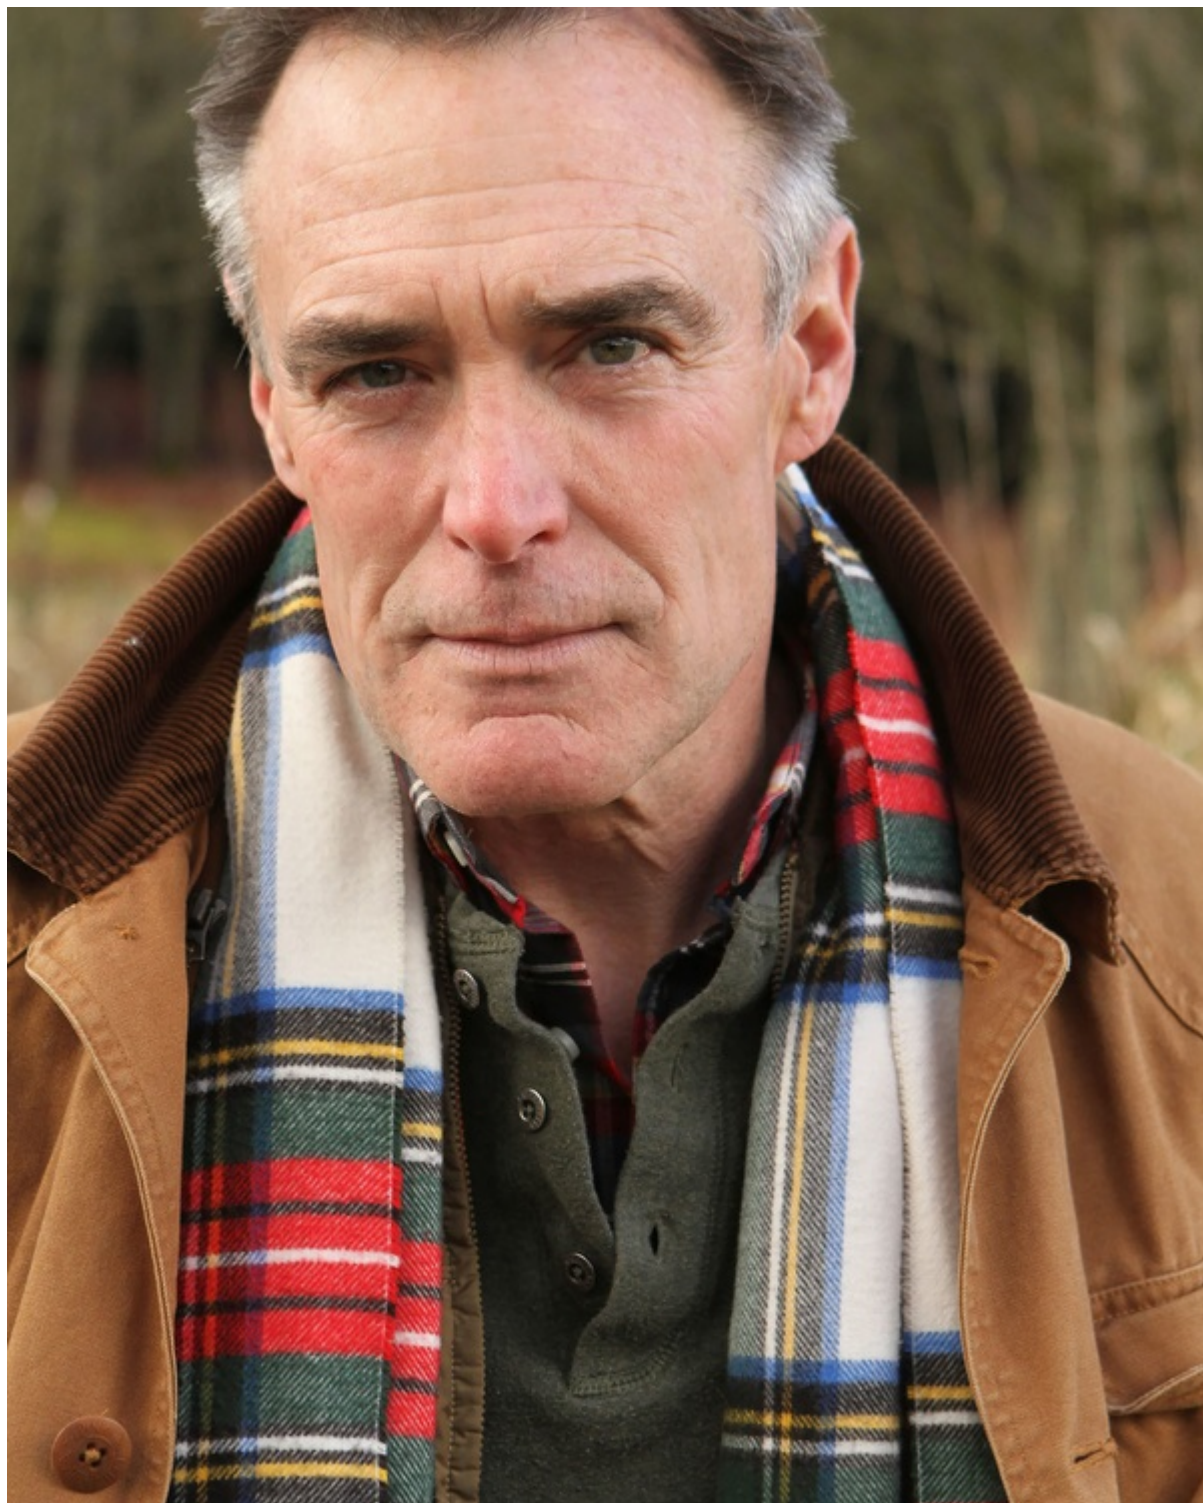

# PAUL DONOVAN

# SMG

MODEL MANAGEMENT

**Height: 5' 11"   Suit: 40 R   Shirt: 15.5x34   Waist: 32"   Inseam: 32"**  
**Shoes: 10.5   Hair: brown   Eyes: green**

1264 EASTLAKE AVE E, SEATTLE WA 98102 | 206-622-1406 | FAX 206-622-8276  
WWW.SMGMODELS.COM