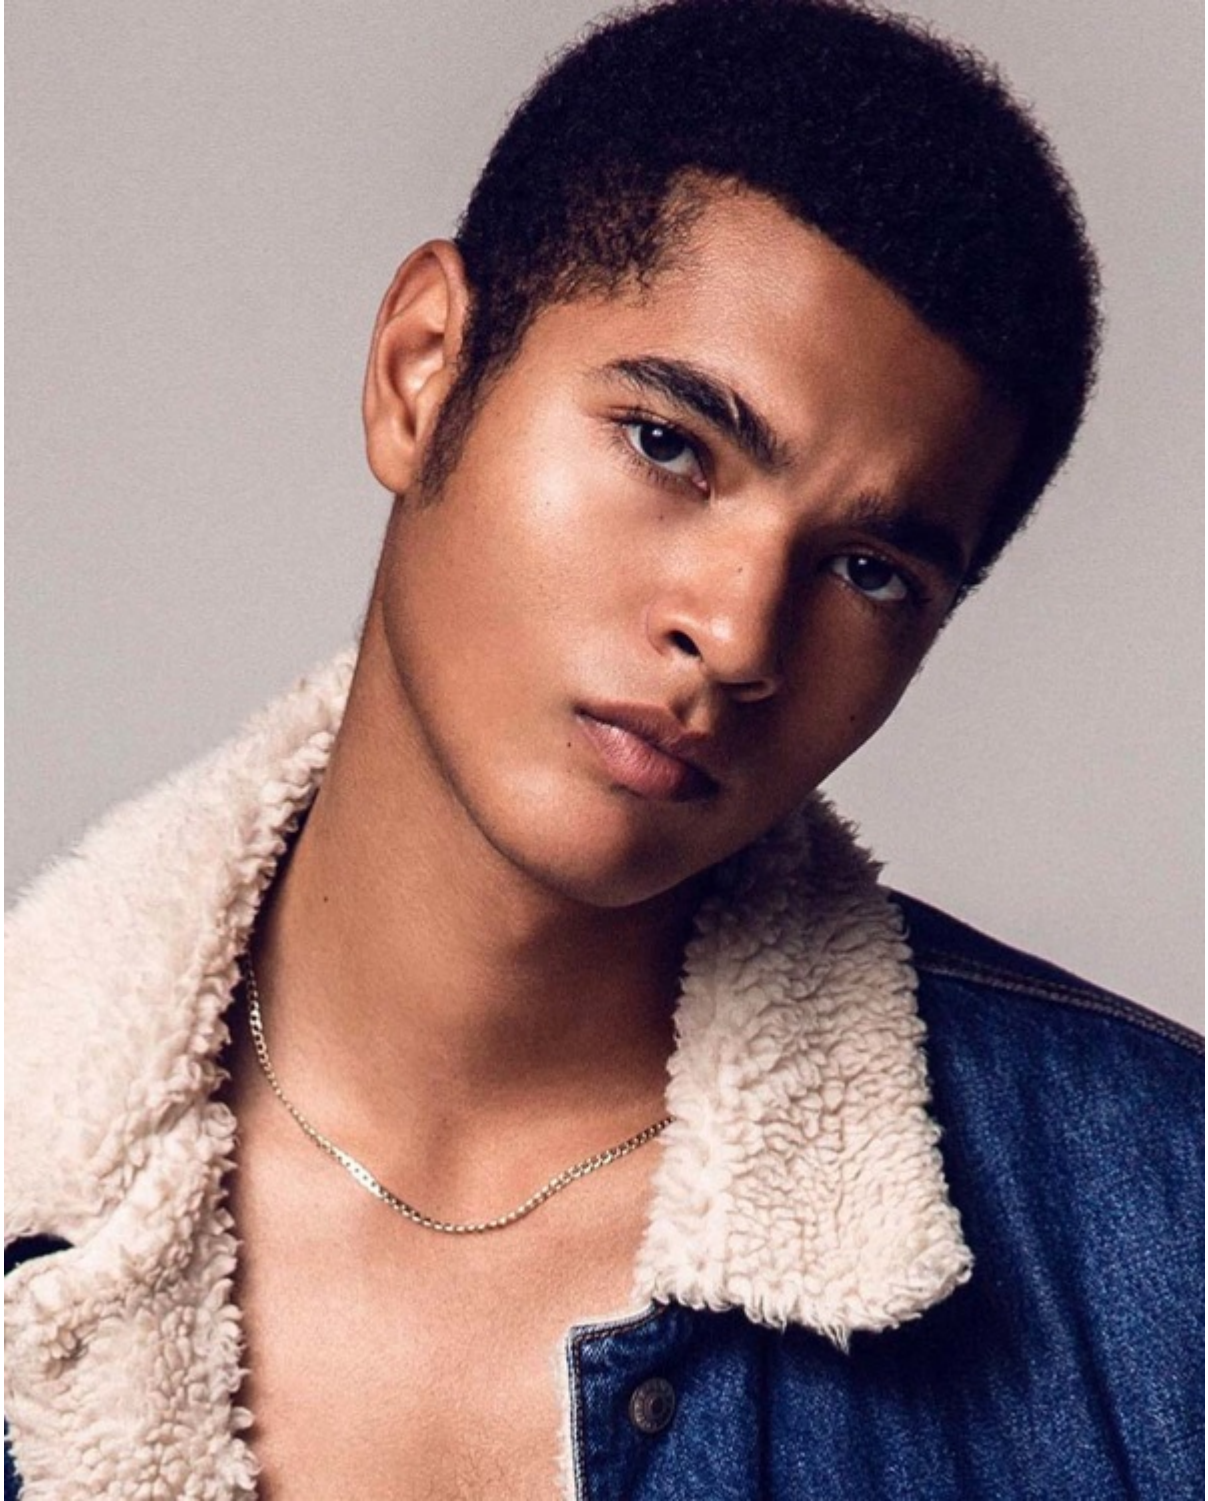

PETER KING

SMG

MODEL MANAGEMENT

Height: 6' 2" Suit: 40 L Shirt: 15x35 Waist: 30" Inseam: 32"
Shoes: 12.5 Hair: brown Eyes: brown

1264 EASTLAKE AVE E, SEATTLE WA 98102 | 206-622-1406 | FAX 206-622-8276
WWW.SMGMODELS.COM