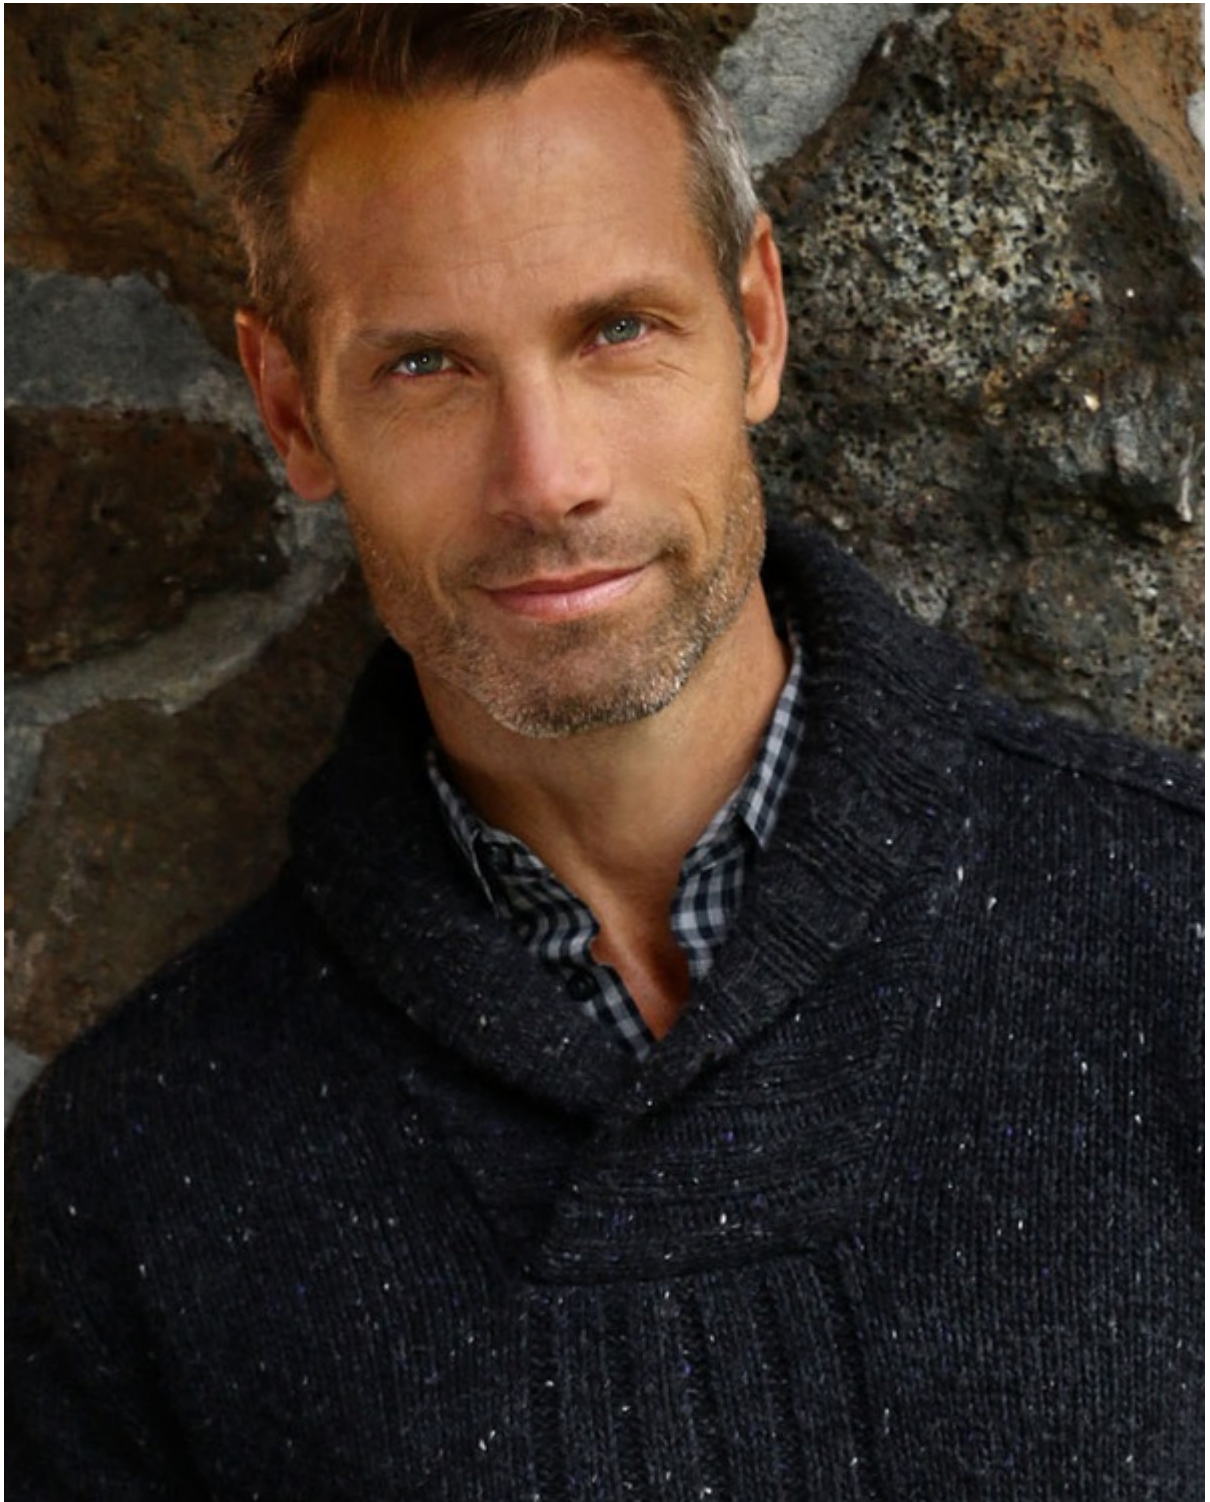

SCOTT MILLIGAN

SMG

MODEL MANAGEMENT

Height: 6' 2" Suit: 41 L Shirt: 15.5x34 Waist: 32" Inseam: 34"
Shoes: 10.5 Hair: blonde Eyes: blue

1264 EASTLAKE AVE E, SEATTLE WA 98102 | 206-622-1406 | FAX 206-622-8276
WWW.SMGMODELS.COM