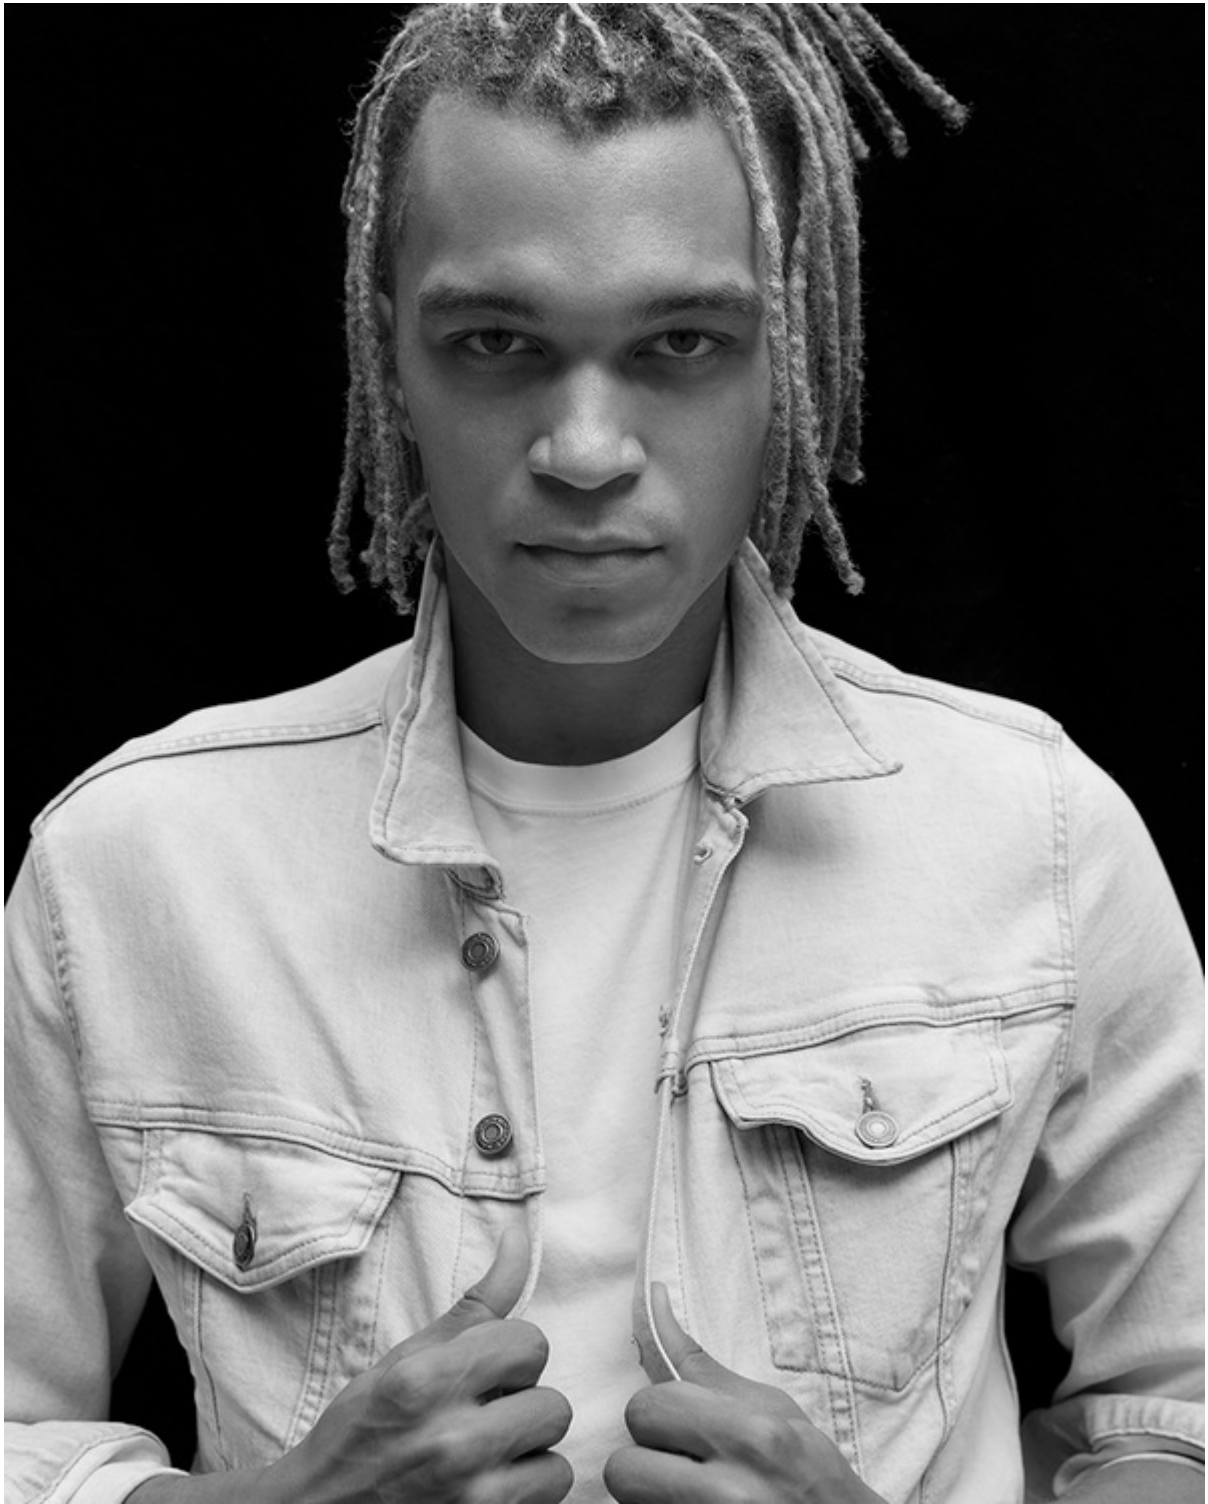

TOWYNE

SMG

MODEL MANAGEMENT

Height: 6' 2" Suit: 39 L Shirt: 15.5x34.5 Waist: 32" Inseam: 34"
Shoes: 12 Hair: lt. brown Eyes: hazel

1264 EASTLAKE AVE E, SEATTLE WA 98102 | 206-622-1406 | FAX 206-622-8276
WWW.SMGMODELS.COM