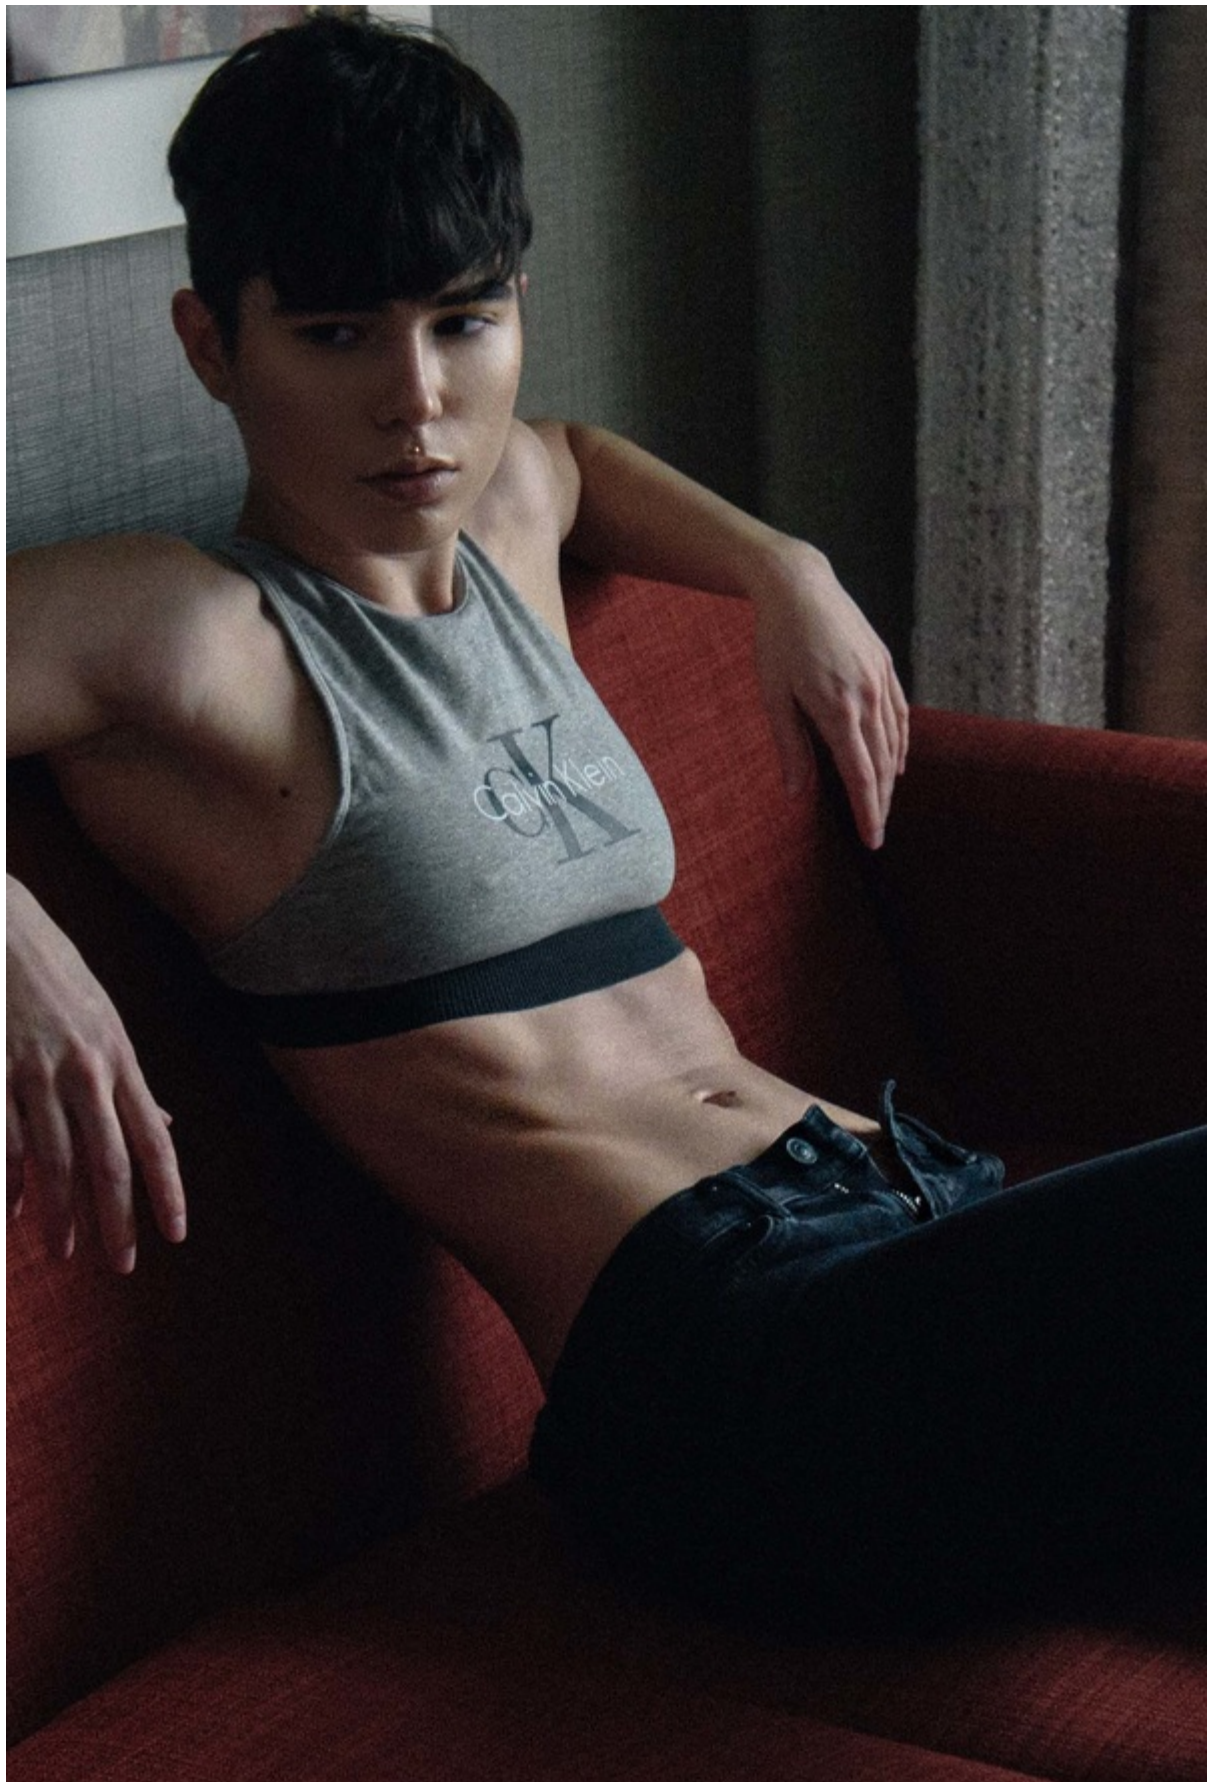

TRINITY BREE

SMG

MODEL MANAGEMENT

Height: 5' 5.5" Waist: 24" Shoes: 8 Hair: brown Eyes: brown

1264 EASTLAKE AVE E, SEATTLE WA 98102 | 206-622-1406 | FAX 206-622-8276
WWW.SMGMODELS.COM