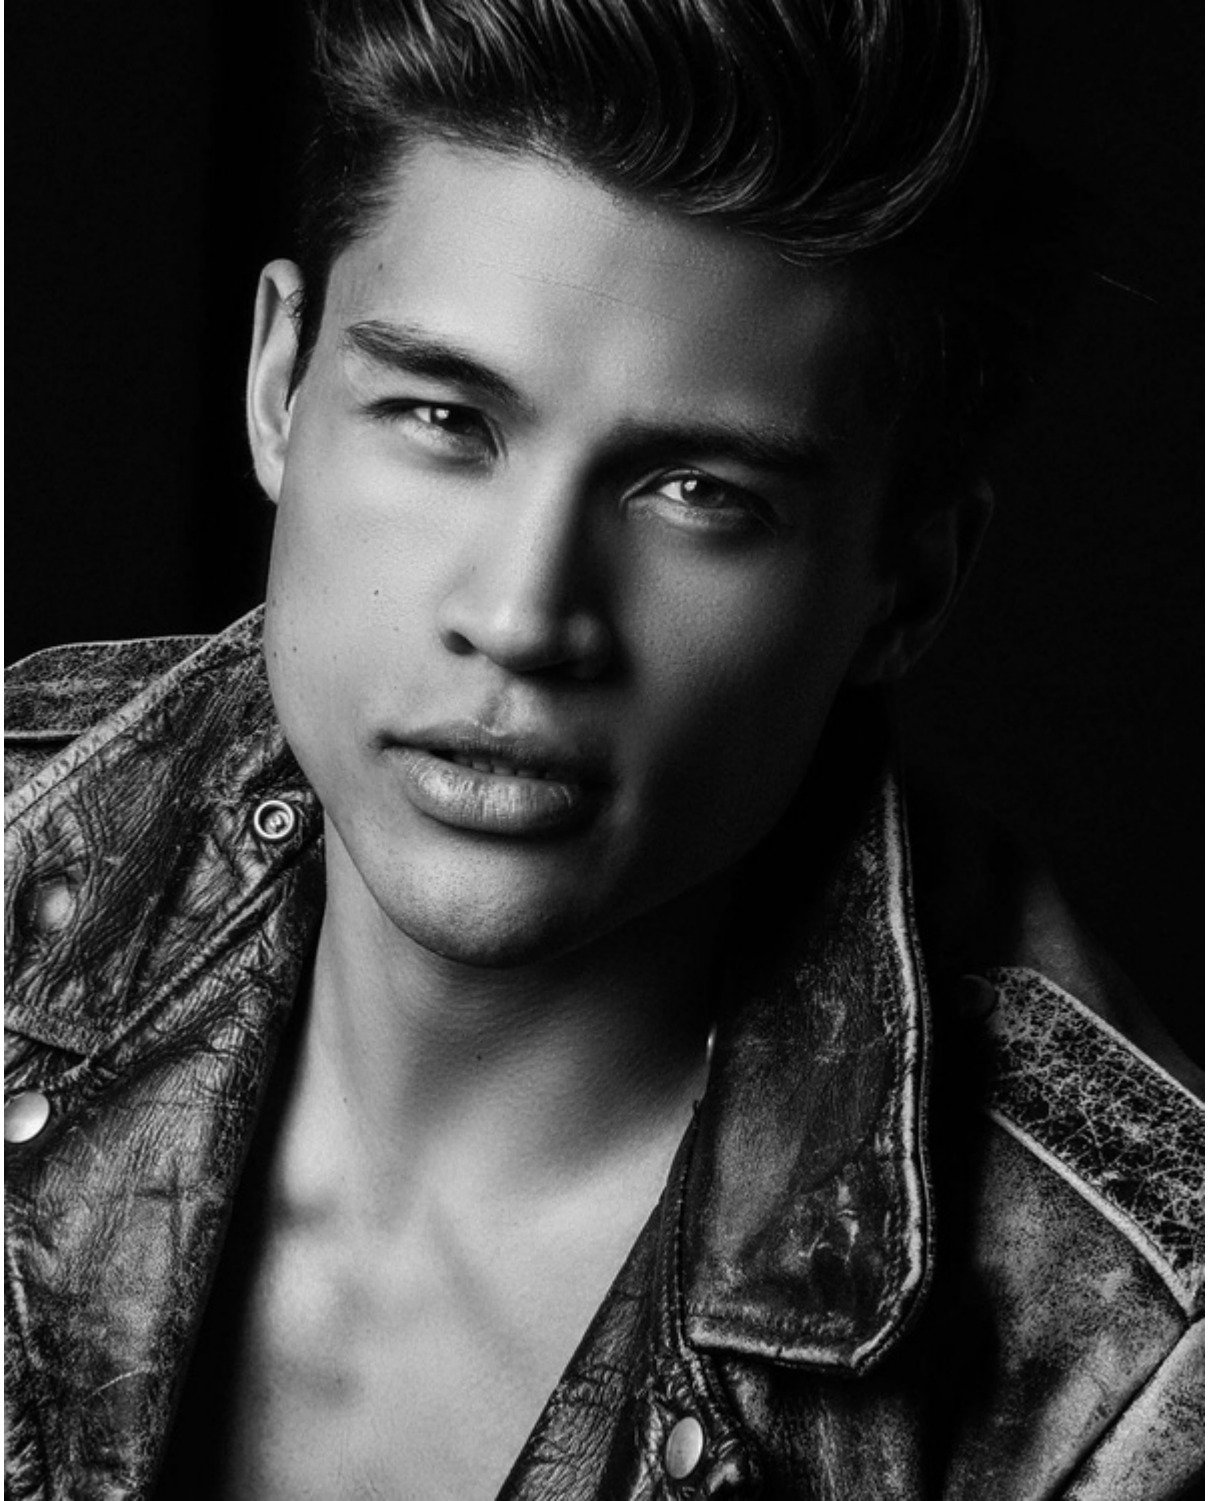

# WESTON SERAME

SMG

MODEL MANAGEMENT

**Height: 6' 0" Suit: 38 R Shirt: 15.5 x 33 Waist: 31" Inseam: 32"**  
**Shoes: 12 Hair: brown Eyes: hazel**

1264 EASTLAKE AVE E, SEATTLE WA 98102 | 206-622-1406 | FAX 206-622-8276  
WWW.SMGMODELS.COM